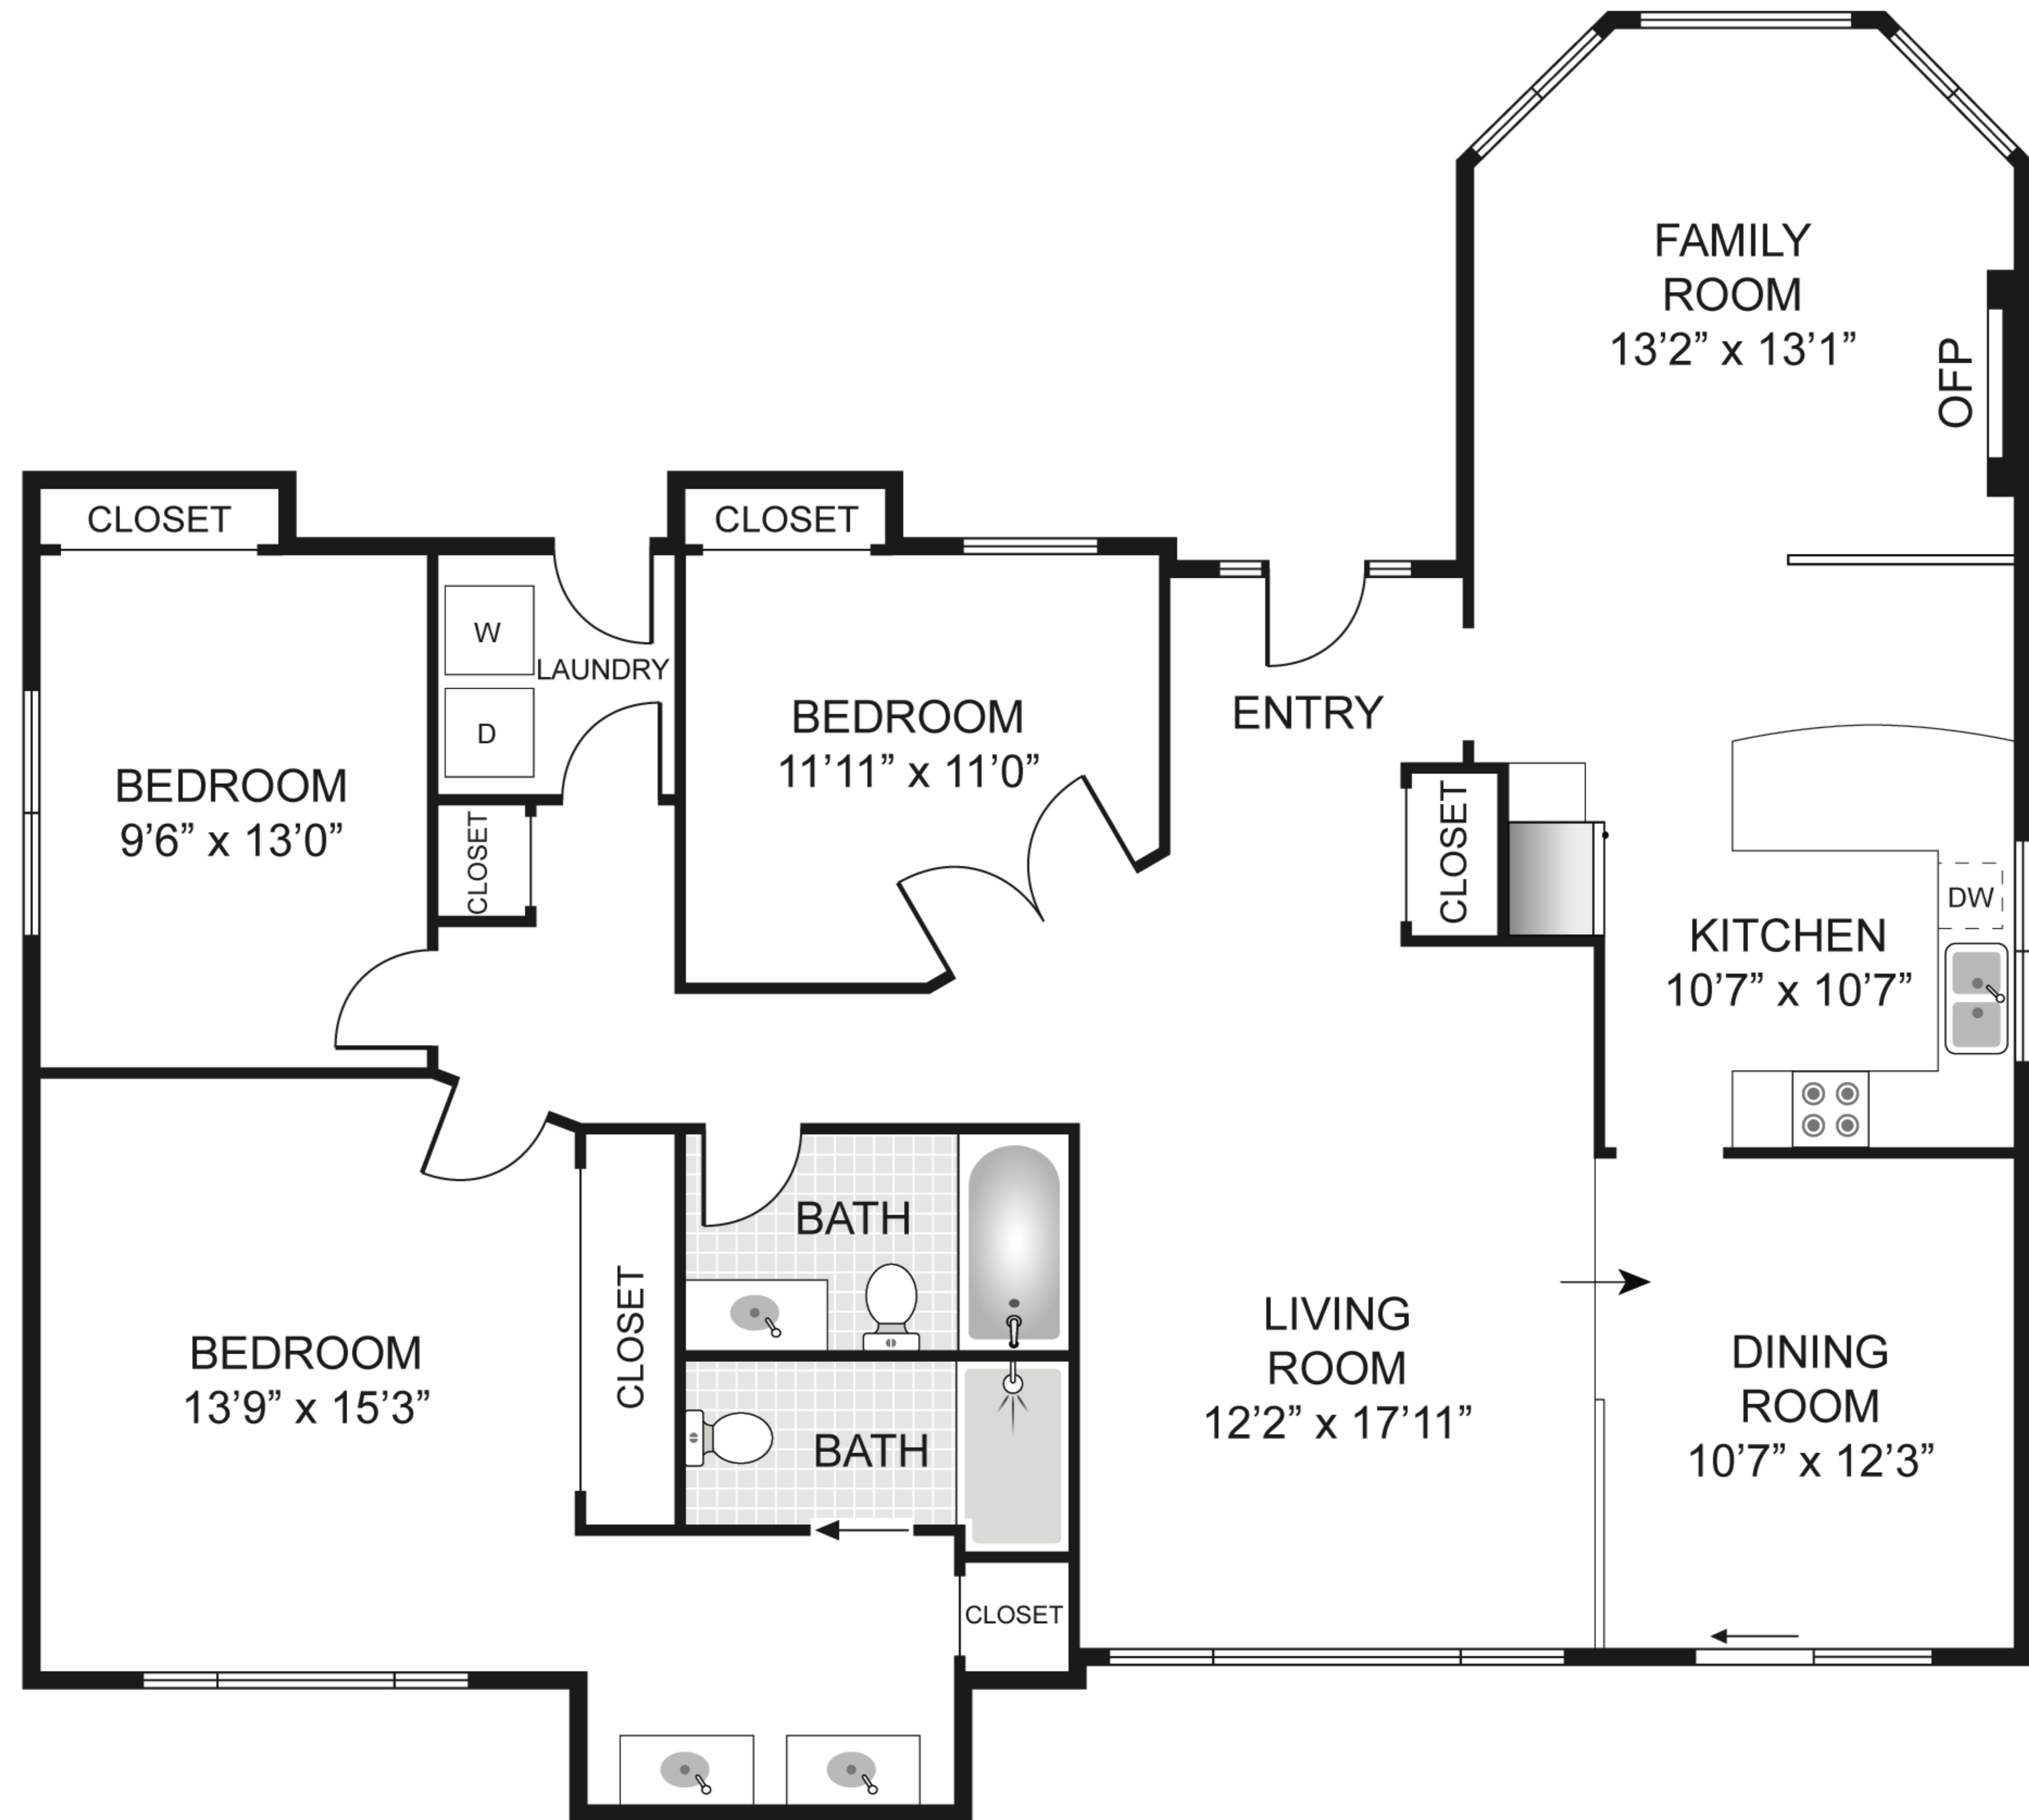

17405 NE 139th Place, Redmond

SIZES AND DIMENSIONS ARE APROXIMATE, ACTUAL MAY VARY.