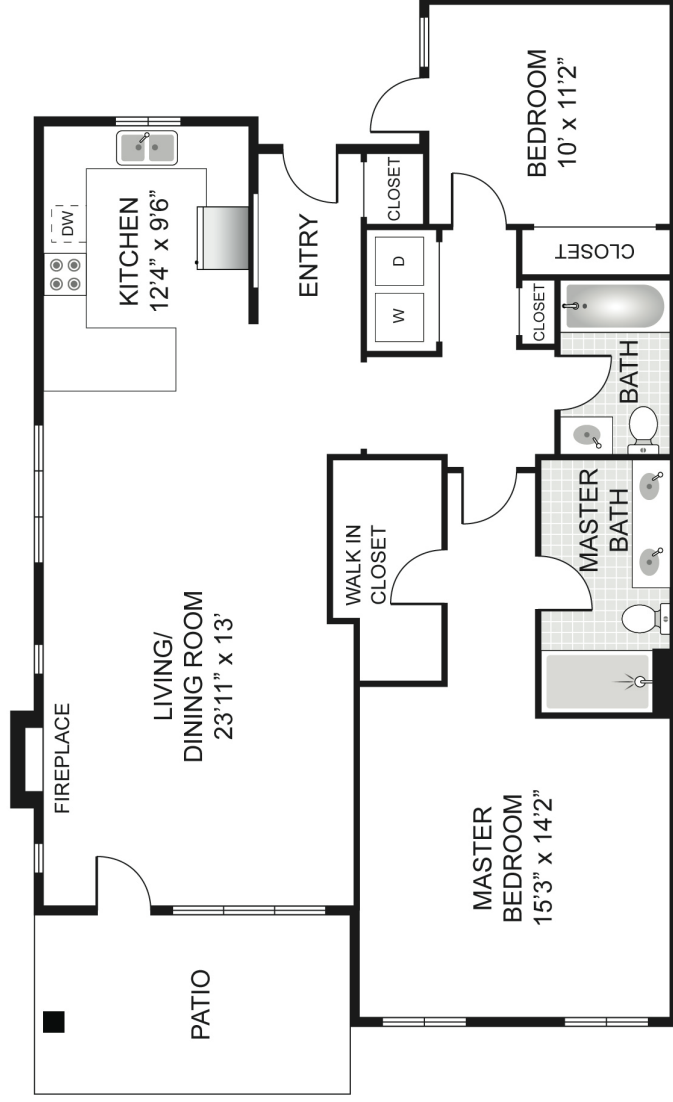

23869 NE 112th Circle 2, Redmond

SIZES AND DIMENSIONS ARE APPROXIMATE, ACTUAL MAY VARY.