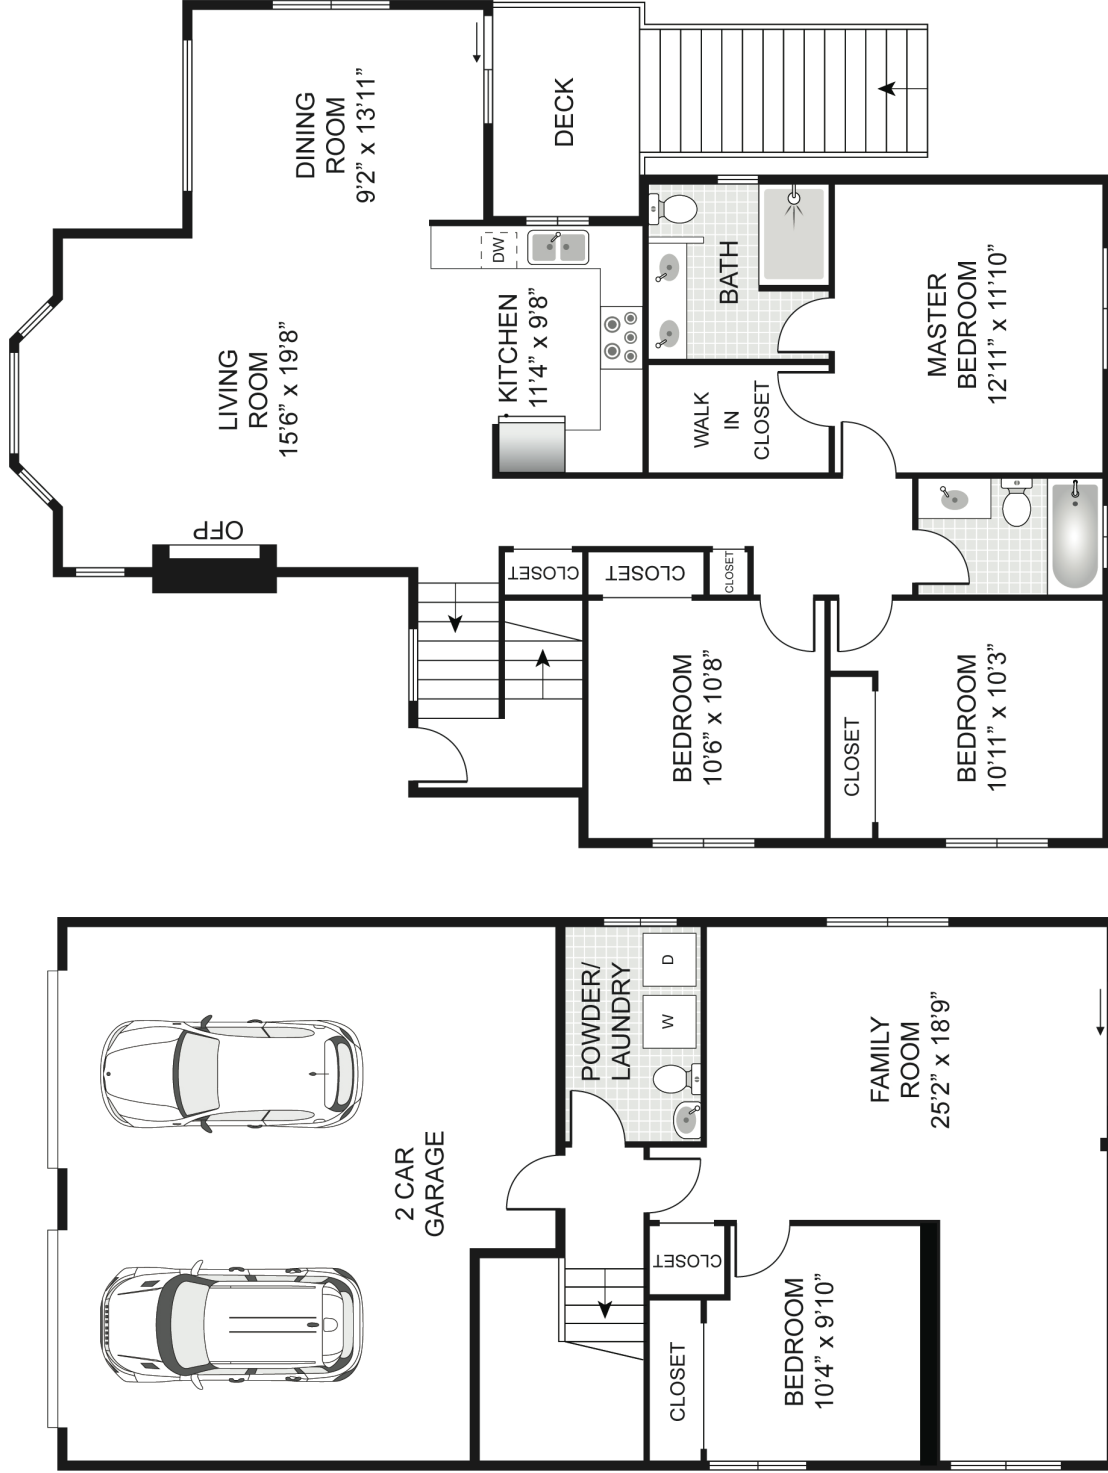

13724 176th Avenue NE, Redmond

SECOND FLOOR

FIRST FLOOR

SIZES AND DIMENSIONS ARE APPROXIMATE, ACTUAL MAY VARY.