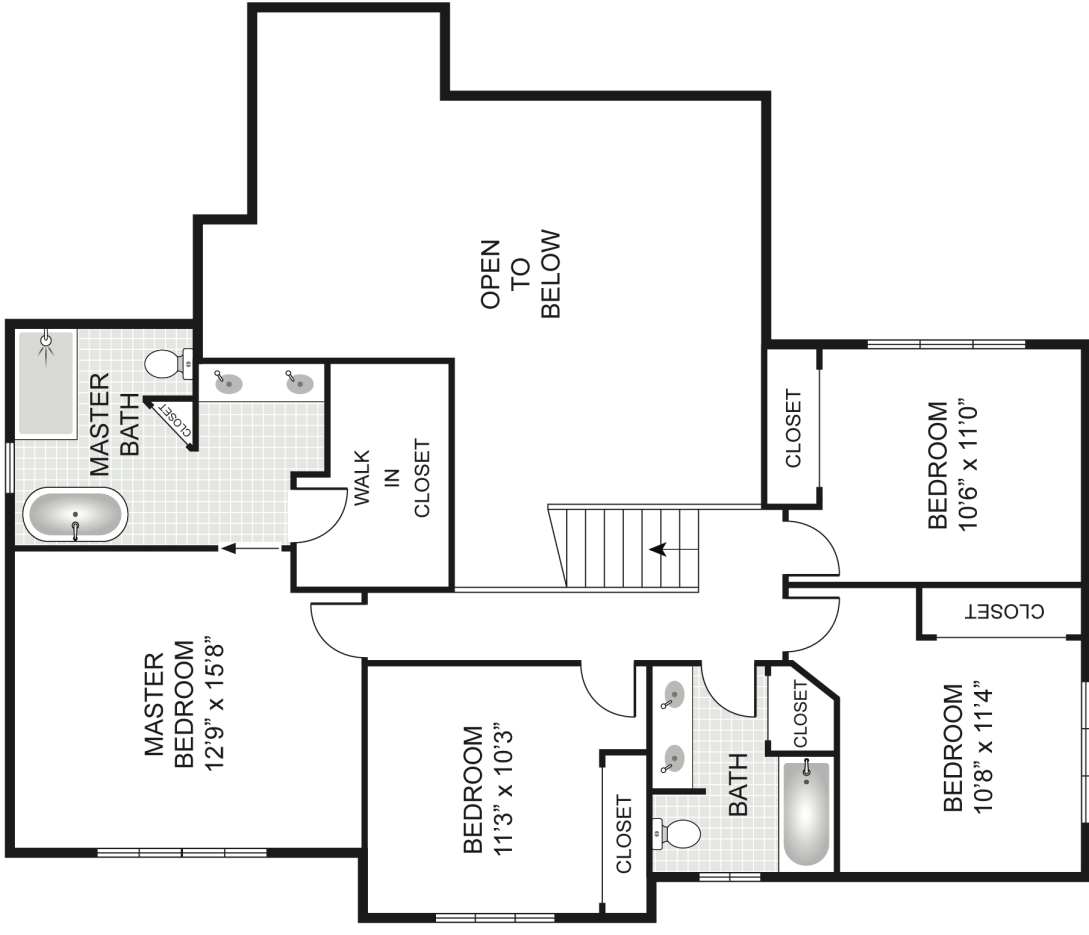

14147 176th Avenue NE, Redmond

SIZES AND DIMENSIONS ARE APPROXIMATE, ACTUAL MAY VARY.