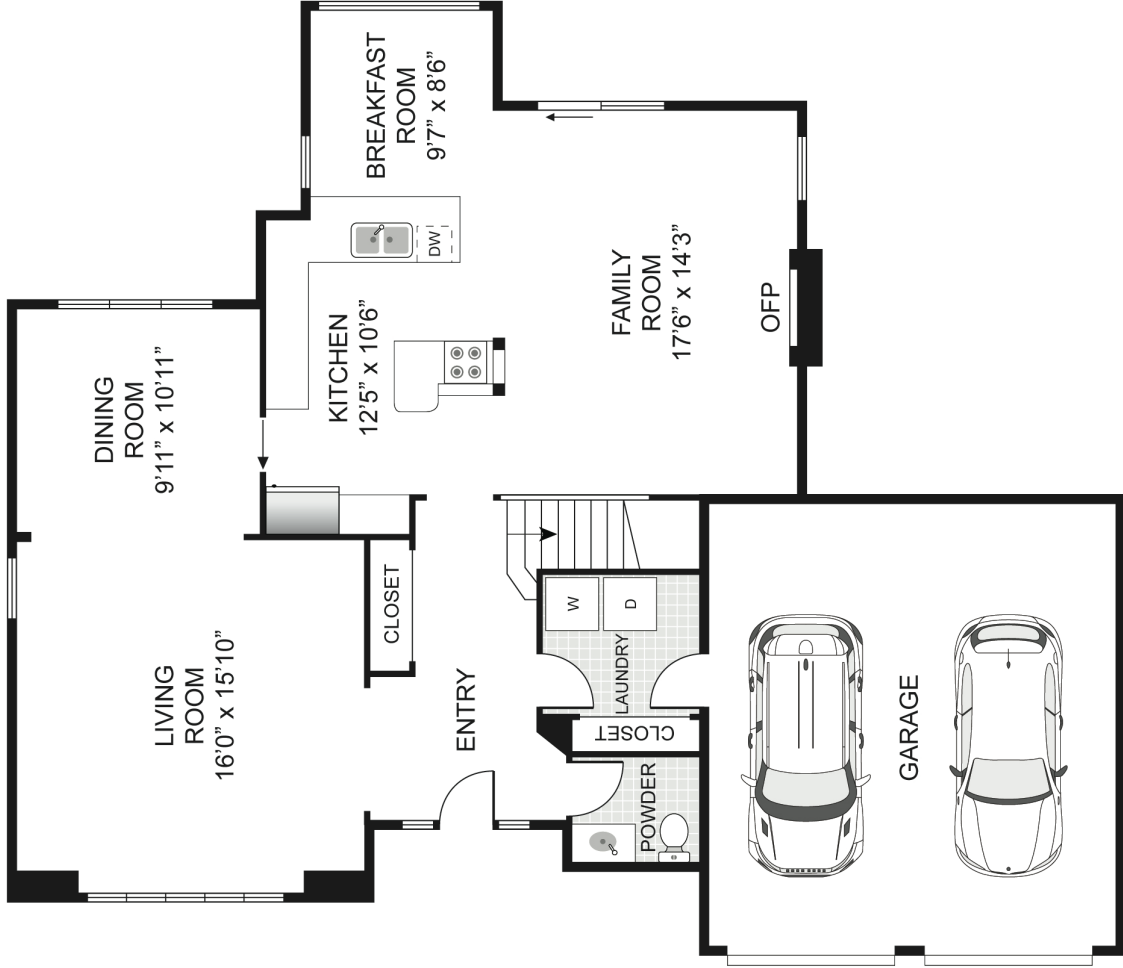

14147 176th Avenue NE, Redmond

SIZES AND DIMENSIONS ARE APPROXIMATE, ACTUAL MAY VARY.