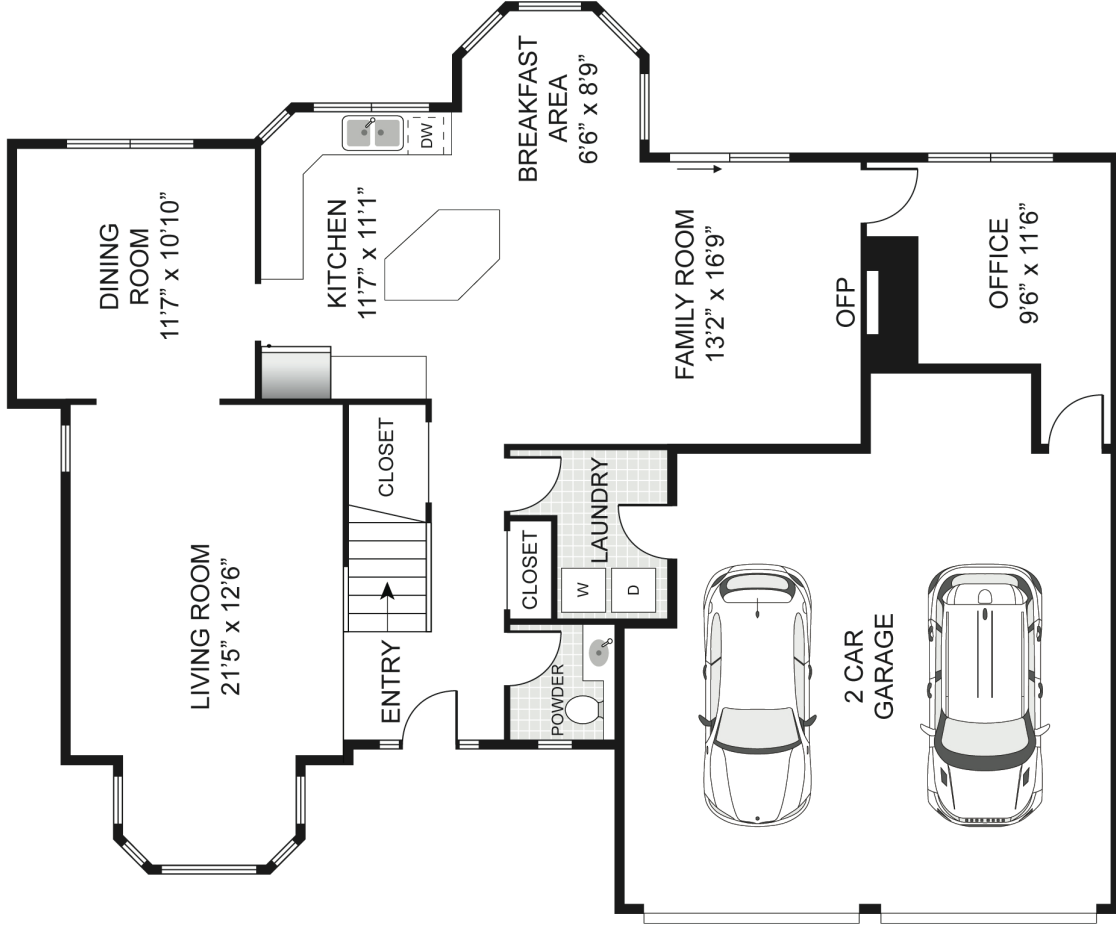

14151 177th Avenue NE, Redmond

FIRST FLOOR

SECOND FLOOR

SIZES AND DIMENSIONS ARE APPROXIMATE, ACTUAL MAY VARY.