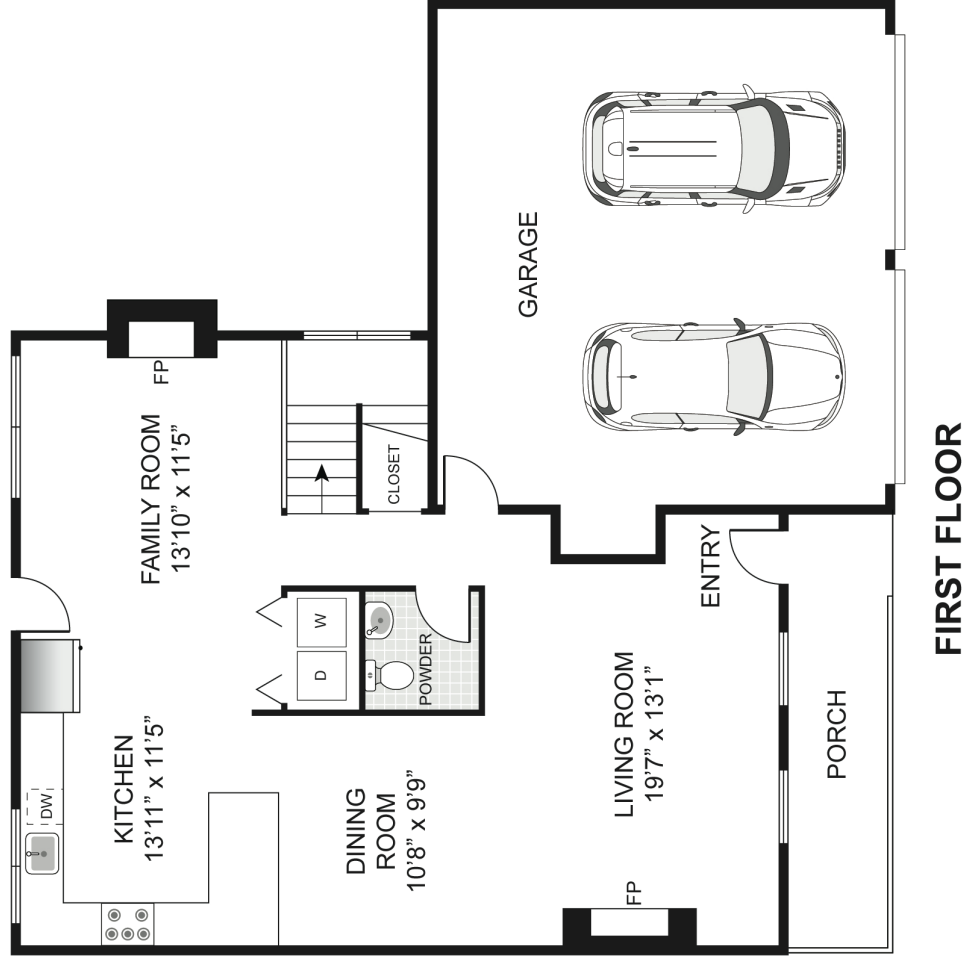

13715 180th Avenue NE, Redmond

SIZES AND DIMENSIONS ARE APPROXIMATE, ACTUAL MAY VARY.