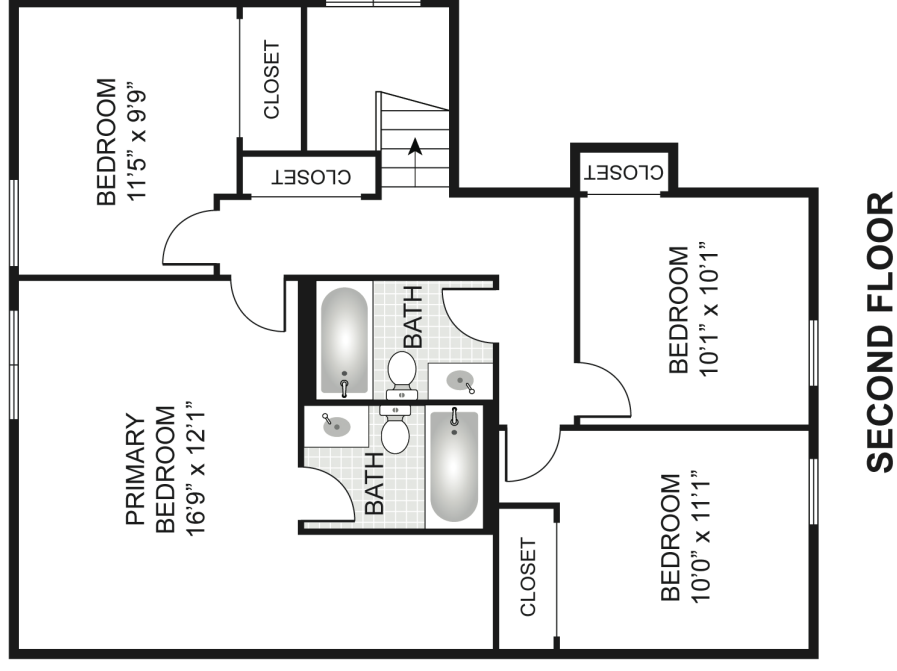

13715 180th Avenue NE, Redmond

SIZES AND DIMENSIONS ARE APPROXIMATE, ACTUAL MAY VARY.