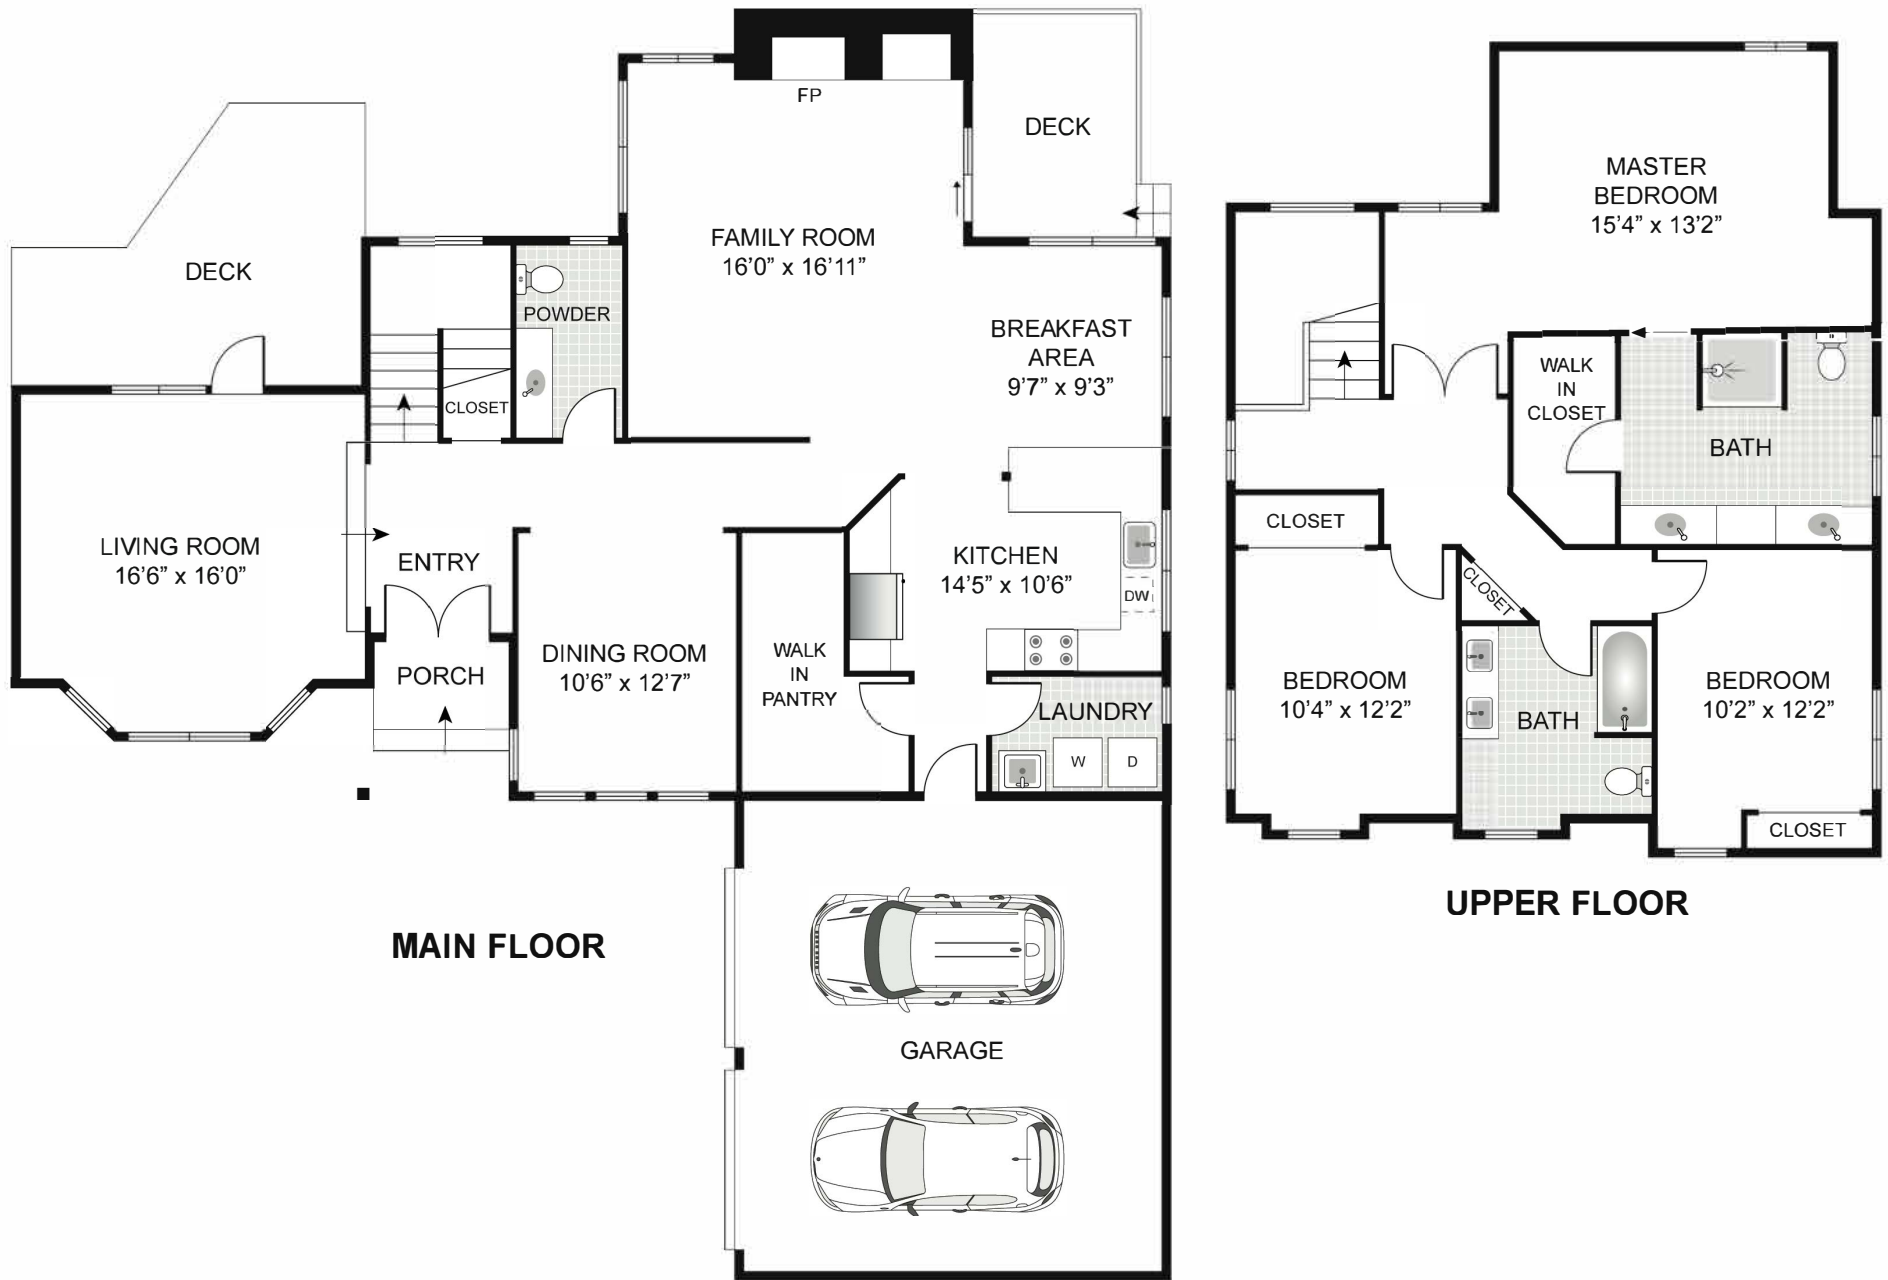

17637 NE 129th Place, Redmond

SIZES AND DIMENSIONS ARE APPROXIMATE, ACTUAL MAY VARY.