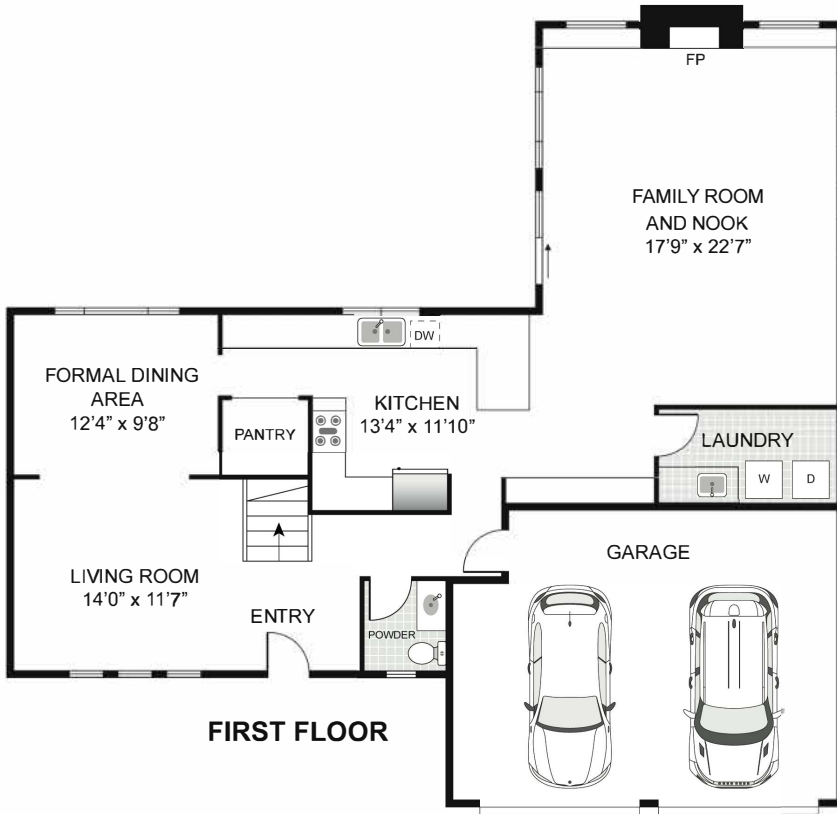

13506 174th Ave NE, Redmond

SIZES AND DIMENSIONS ARE APPROXIMATE, ACTUAL MAY VARY.