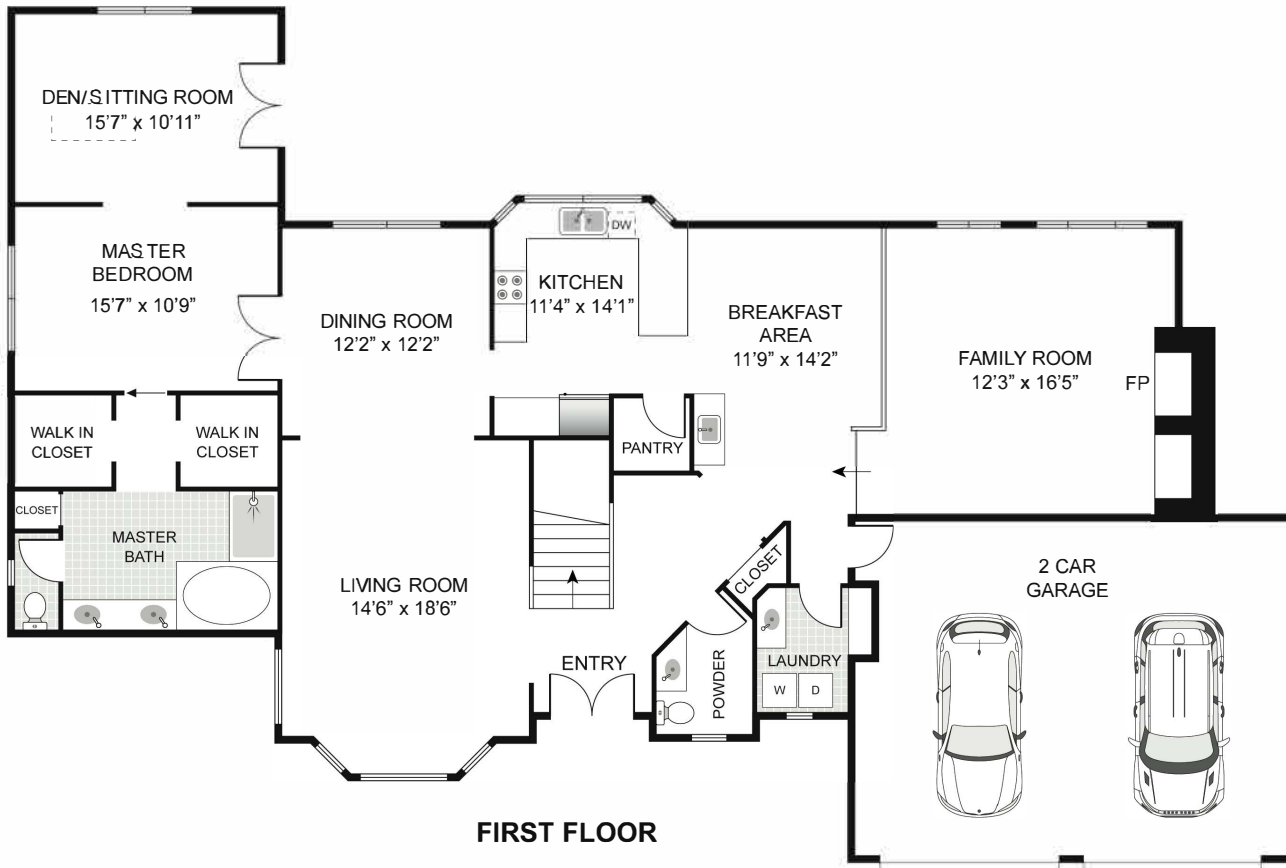

12903 176th Pl NE, Redmond

SIZES AND DIMENSIONS ARE APPROXIMATE, ACTUAL MAY VARY.