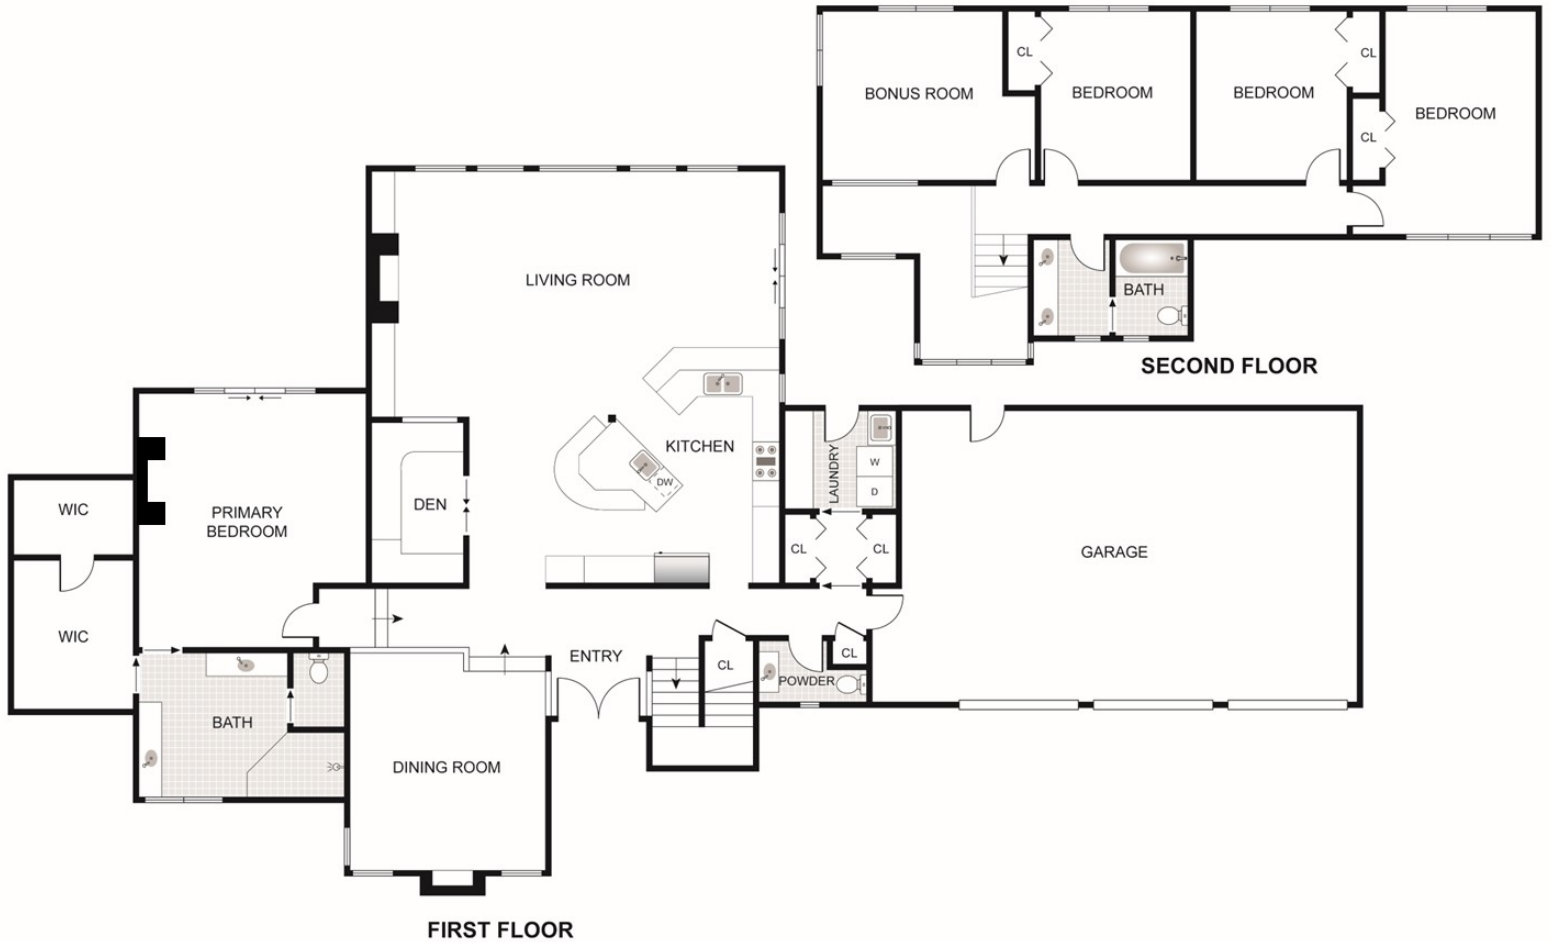

13500 171st Avenue NE, Redmond

SIZES AND DIMENSIONS ARE APPROXIMATE, ACTUAL MAY VARY.