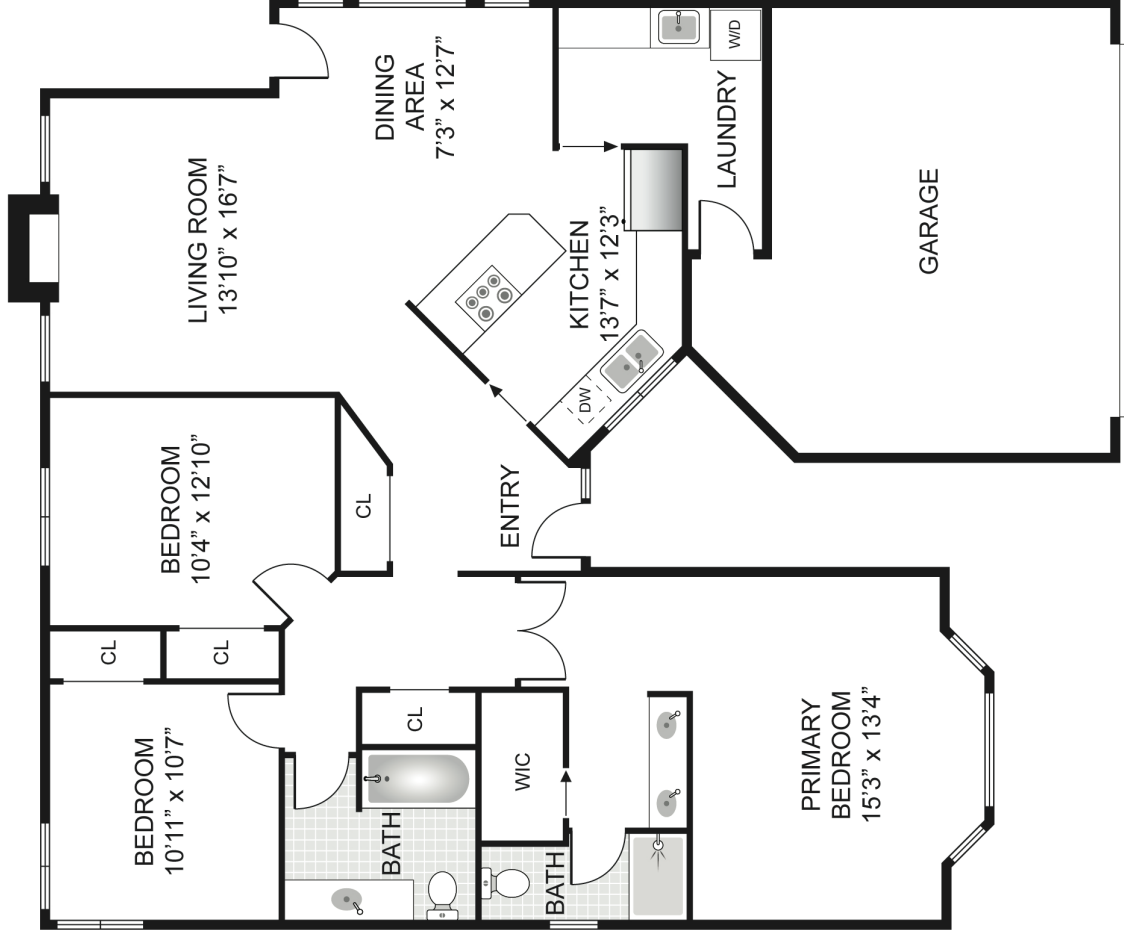

17230 NE 132nd Place, Redmond

SIZES AND DIMENSIONS ARE APPROXIMATE, ACTUAL MAY VARY.