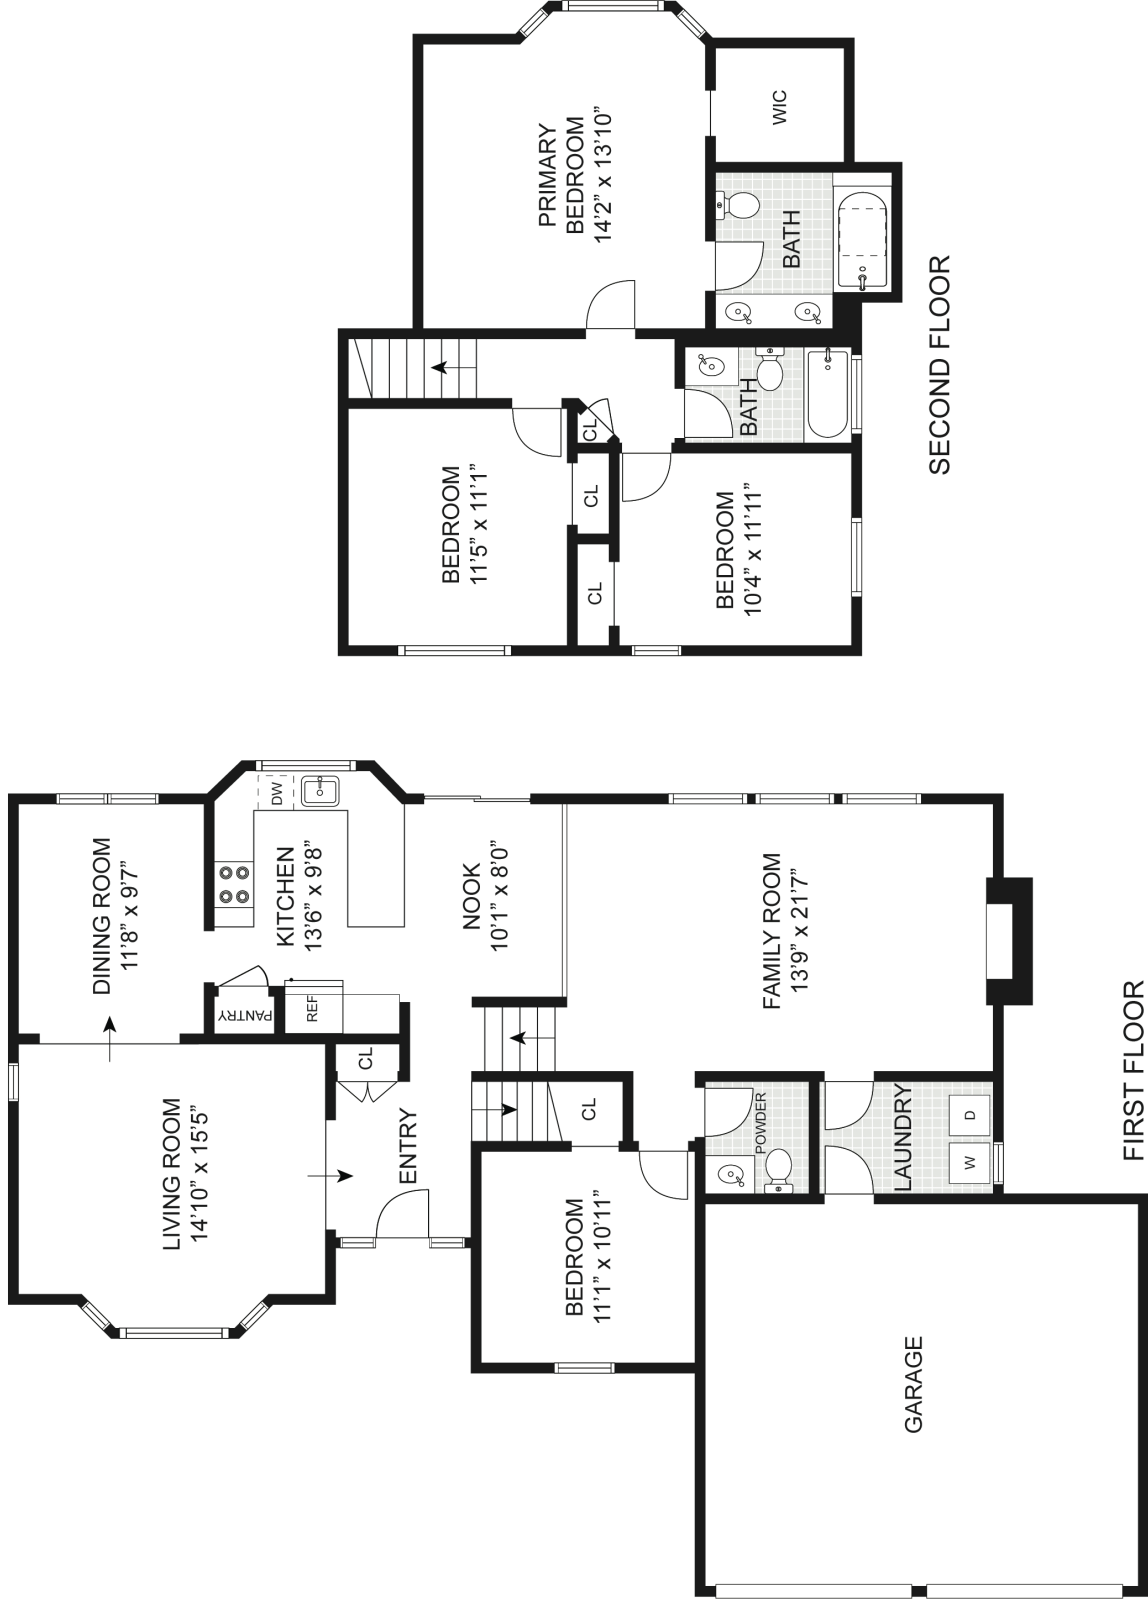

13814 176th Place NE, Redmond

SIZES AND DIMENSIONS ARE APPROXIMATE, ACTUAL MAY VARY.