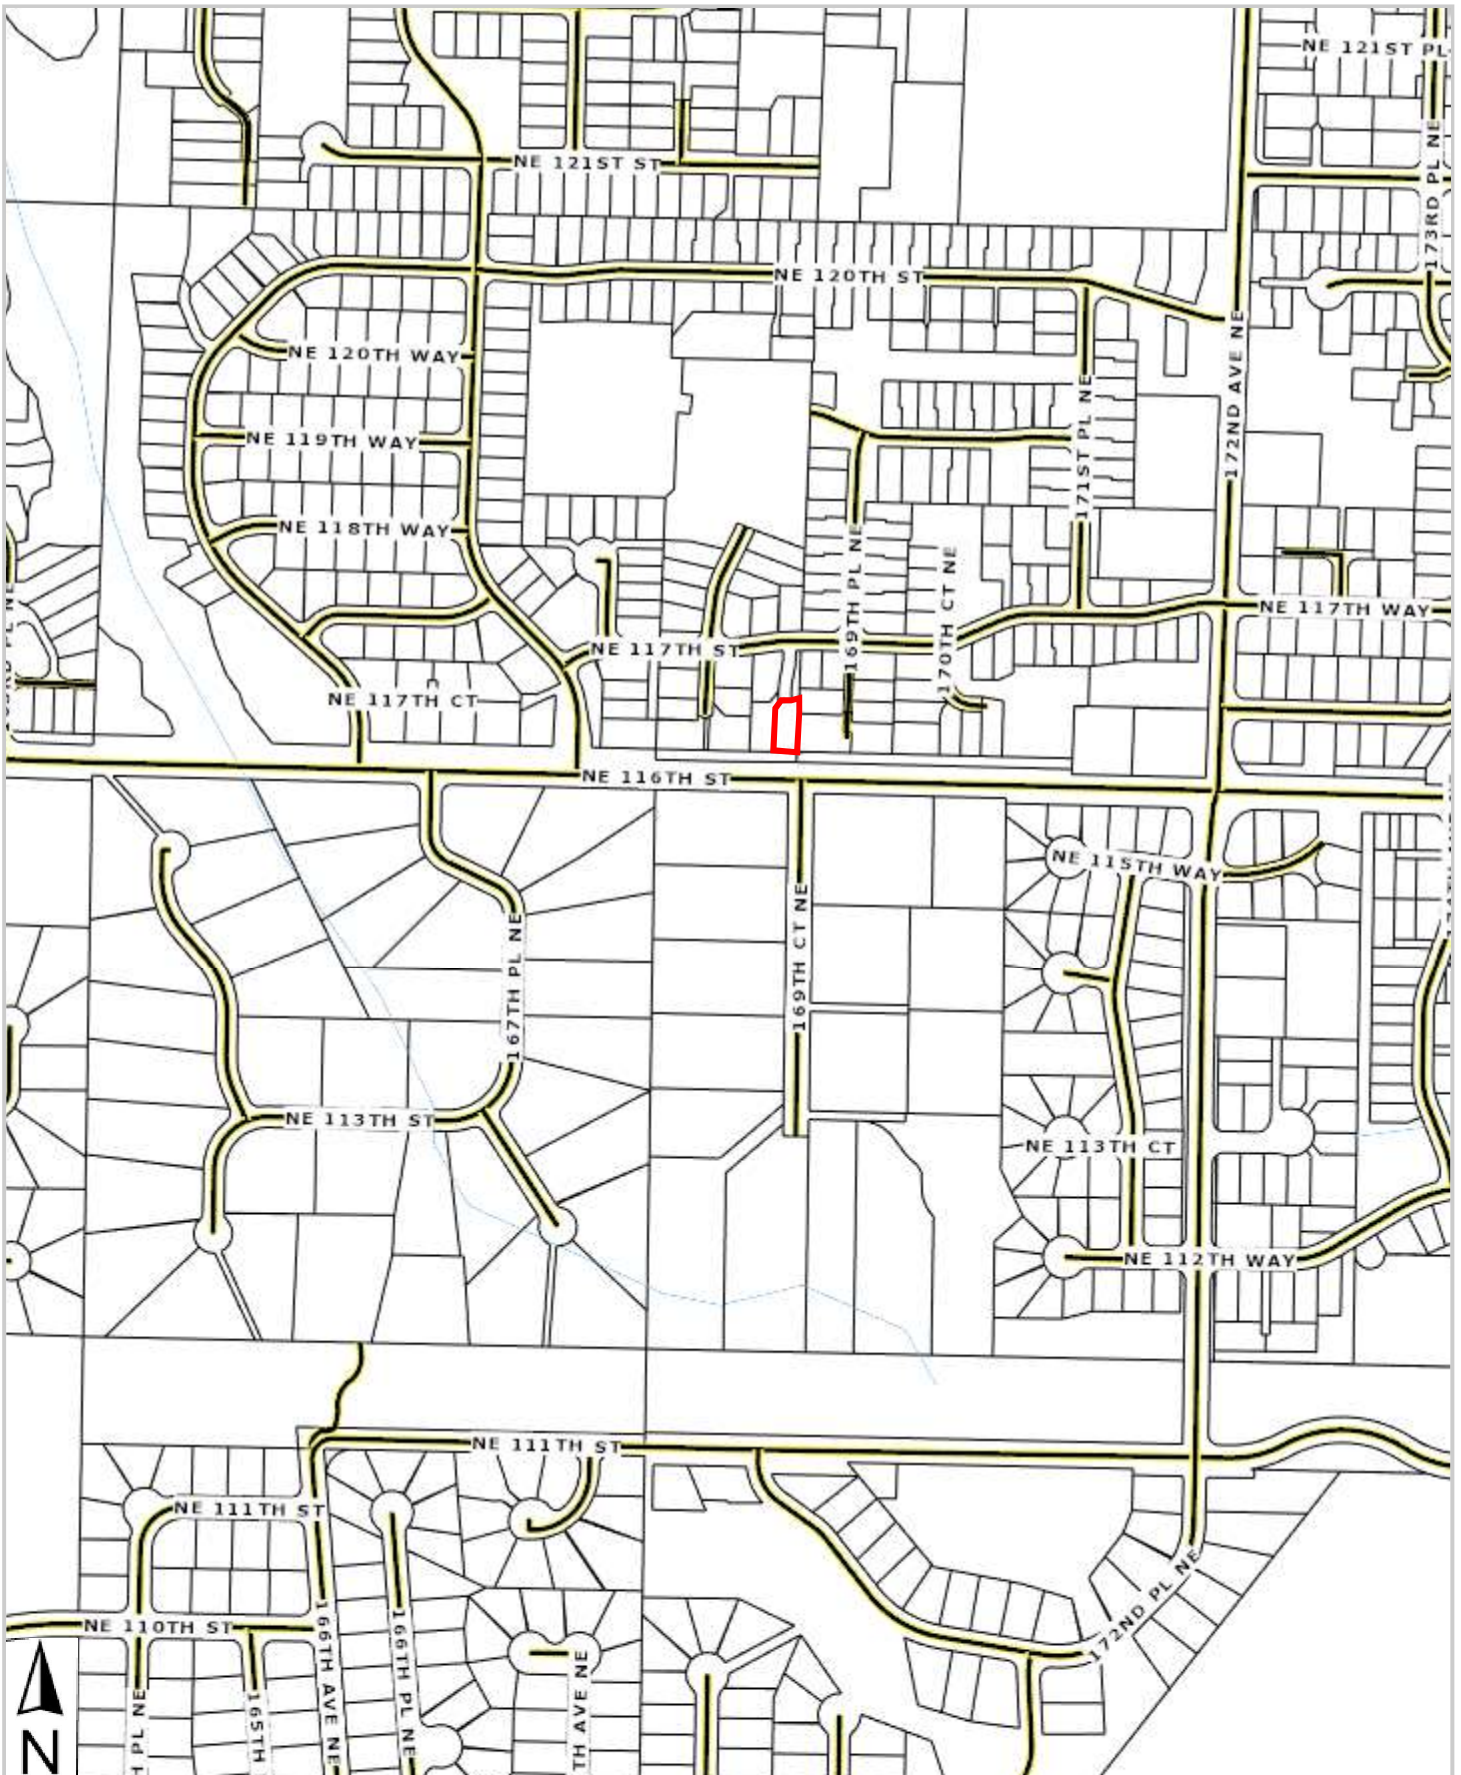

**CW title**  
AND ESCROW

Customer Service Dept 1-855-298-4853 | CWSservice@CWTitle.net

This map/plat is being furnished as an aid in locating the herein described land in relation to adjoining streets, natural boundaries and other land, and is not a survey of the land depicted. Except to the extent a policy of title insurance is expressly modified by endorsement, if any, the company does not insure dimensions, distances, location of easements, acreage or other matters shown thereon.

Customer Service Dept 1-855-298-4853 | CWSERVICE@CWTitle.net

This map/plat is being furnished as an aid in locating the herein described land in relation to adjoining streets, natural boundaries and other land, and is not a survey of the land depicted. Except to the extent a policy of title insurance is expressly modified by endorsement, if any, the company does not insure dimensions, distances, location of easements, acreage or other matters shown thereon.