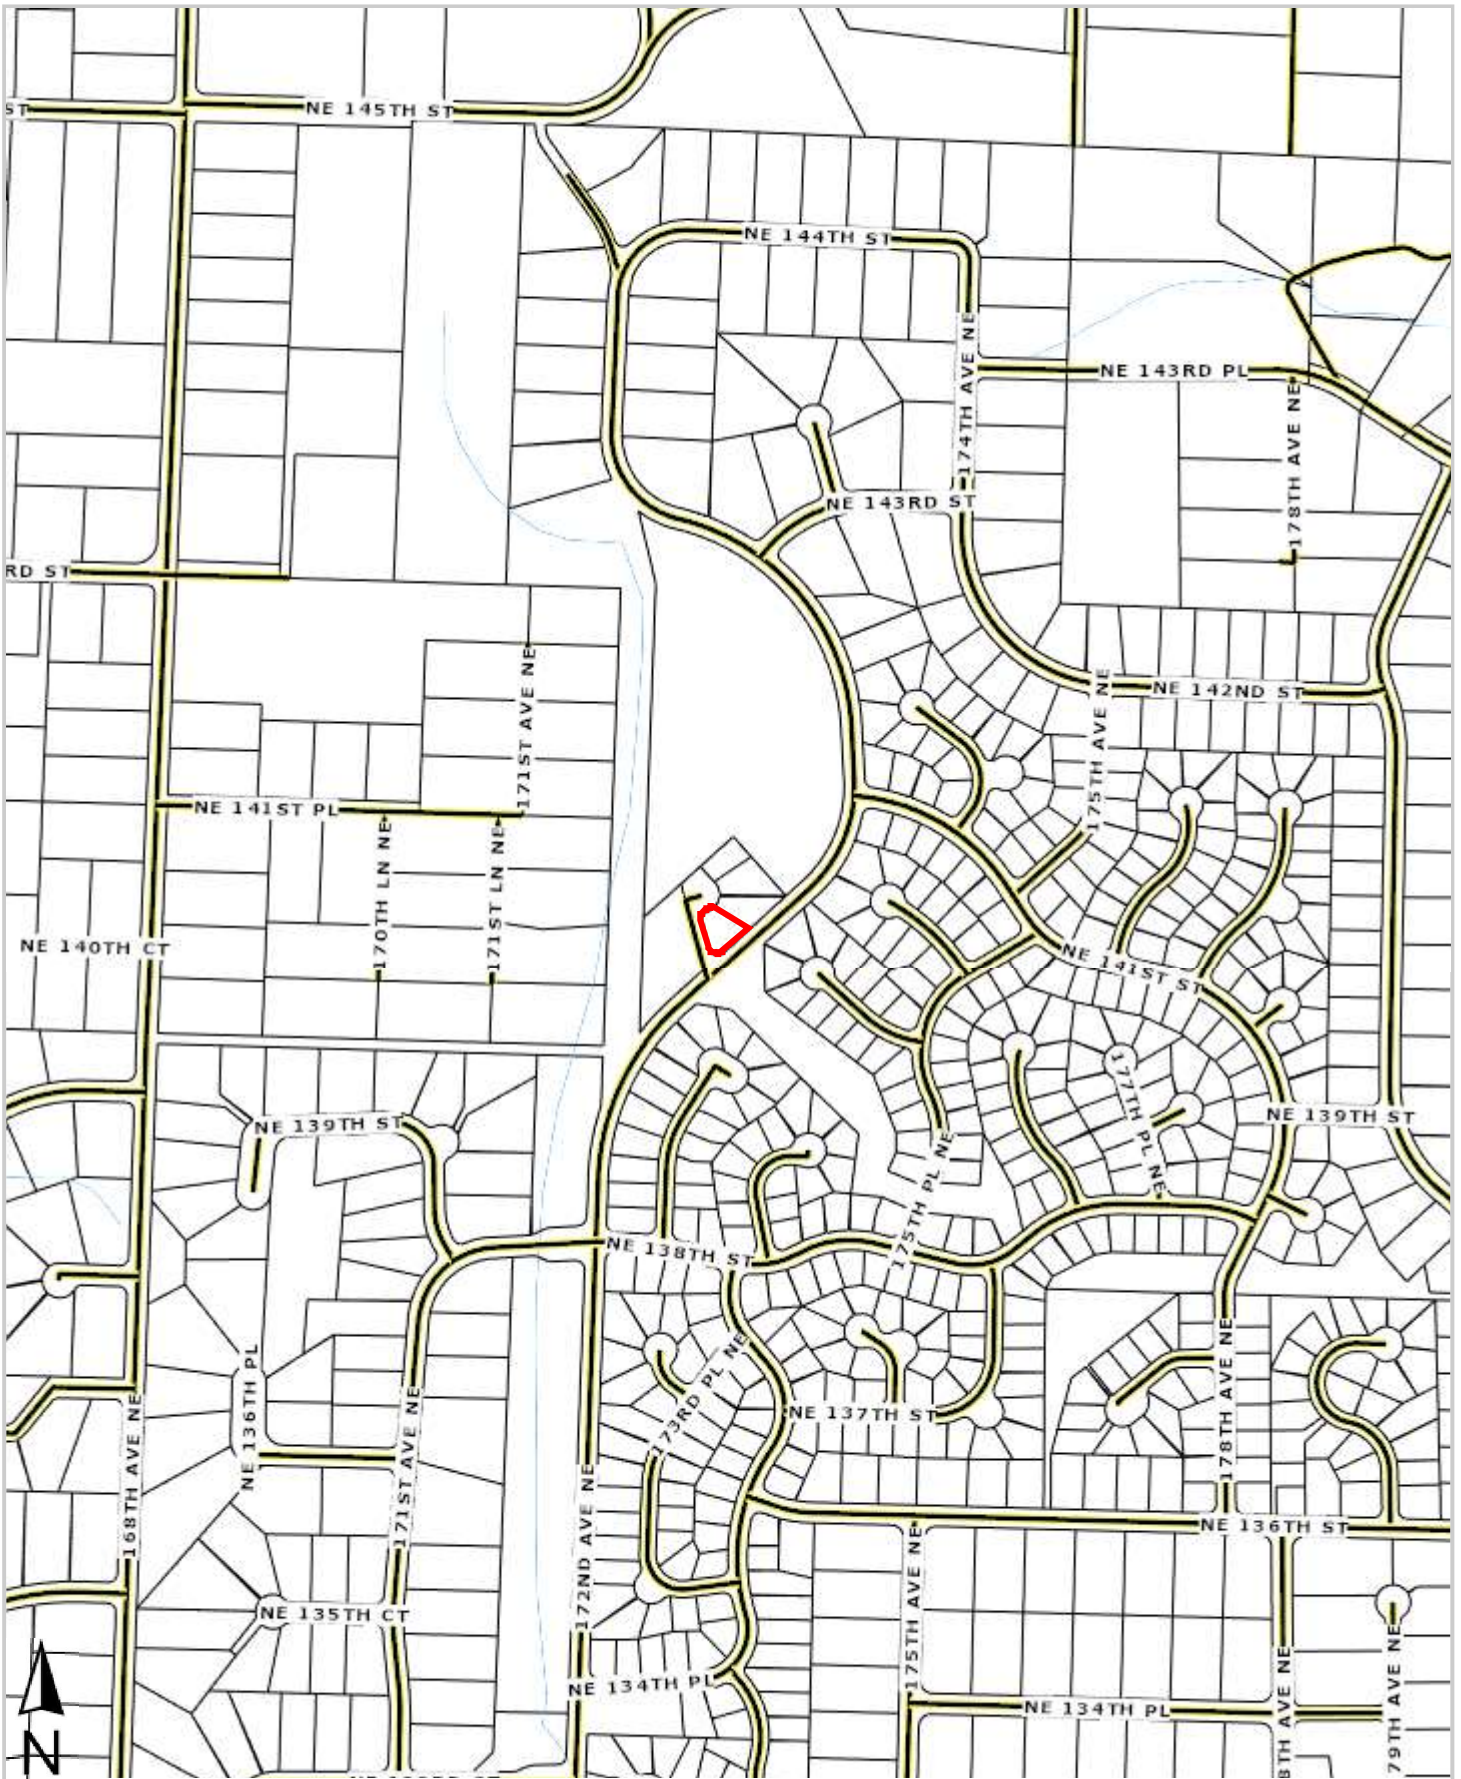

Customer Service Dept 1-855-298-4853 | CWSservice@CWTitle.net

This map/plat is being furnished as an aid in locating the herein described land in relation to adjoining streets, natural boundaries and other land, and is not a survey of the land depicted. Except to the extent a policy of title insurance is expressly modified by endorsement, if any, the company does not insure dimensions, distances, location of easements, acreage or other matters shown thereon.

cw title
AND ESCROW

Customer Service Dept 1-855-298-4853 | CWSservice@CWTtitle.net

This map/plat is being furnished as an aid in locating the herein described land in relation to adjoining streets, natural boundaries and other land, and is not a survey of the land depicted. Except to the extent a policy of title insurance is expressly modified by endorsement, if any, the company does not insure dimensions, distances, location of easements, acreage or other matters shown thereon.