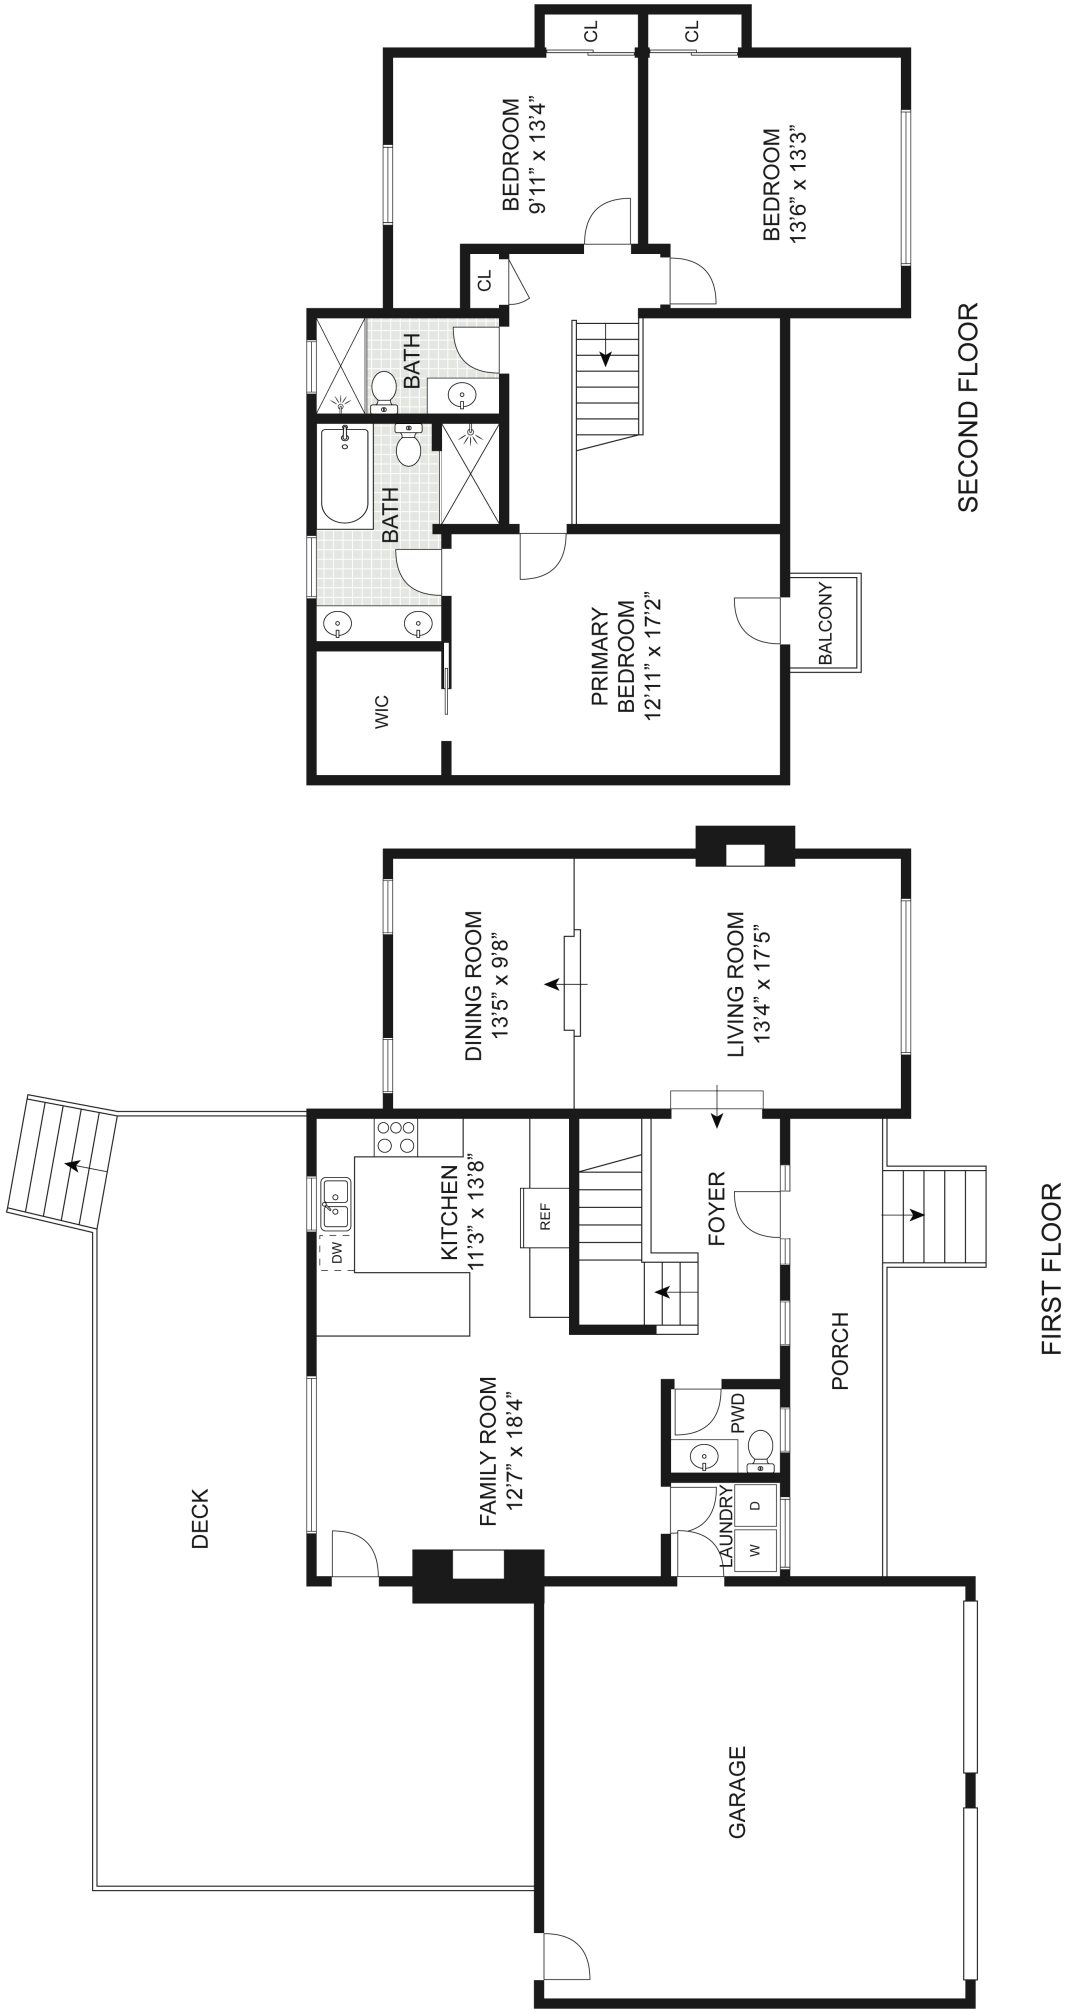

17016 NE 131st Place, Redmond

SIZES AND DIMENSIONS ARE APPROXIMATE, ACTUAL MAY VARY.