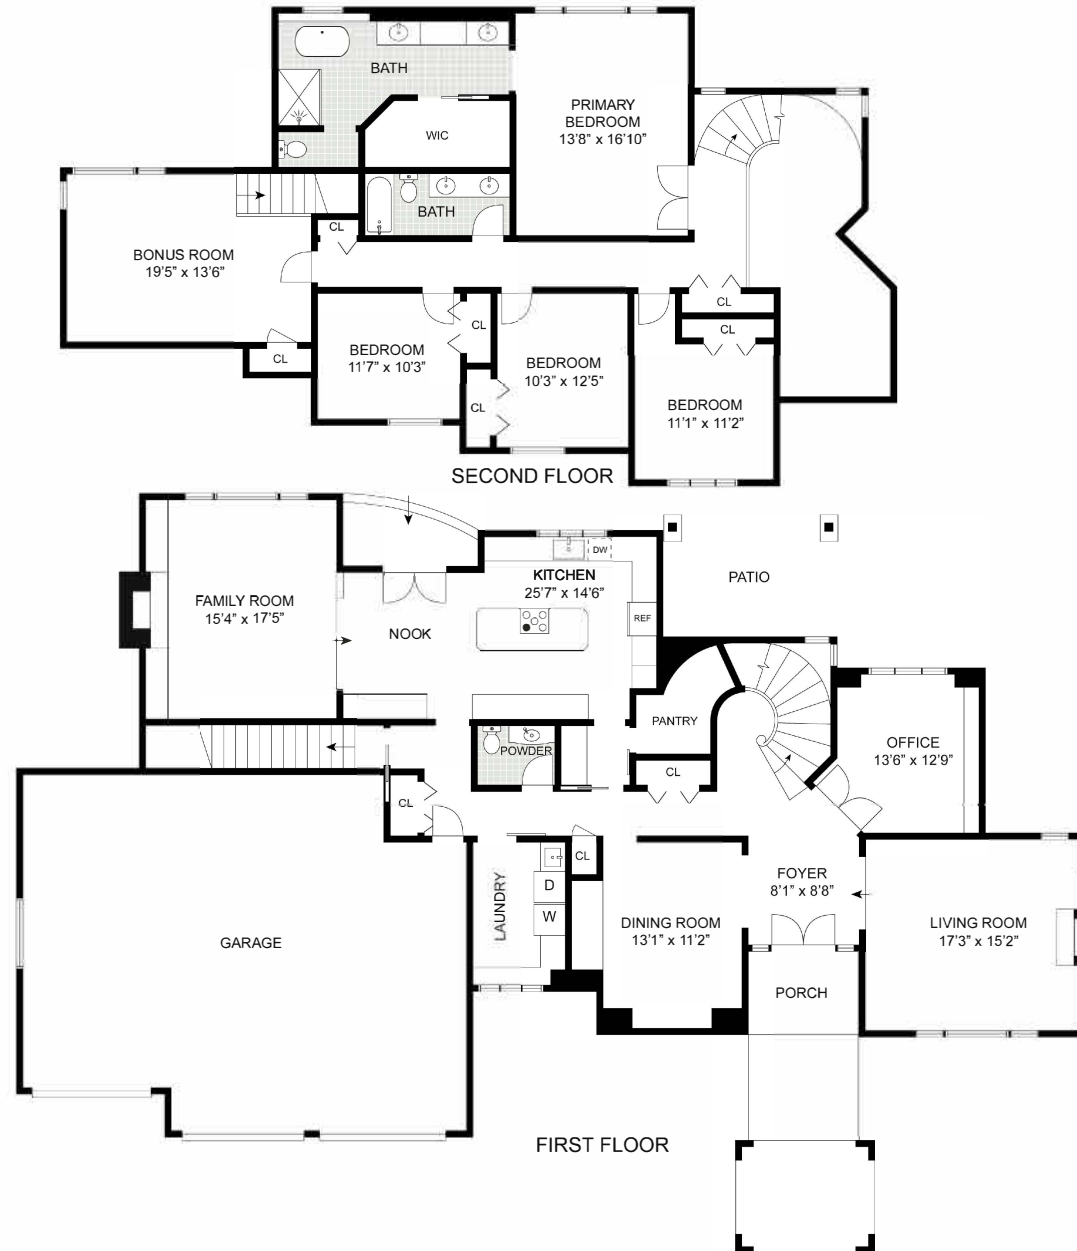

17422 NE 129th Street, Redmond

SIZES AND DIMENSIONS ARE APPROXIMATE, ACTUAL MAY VARY.