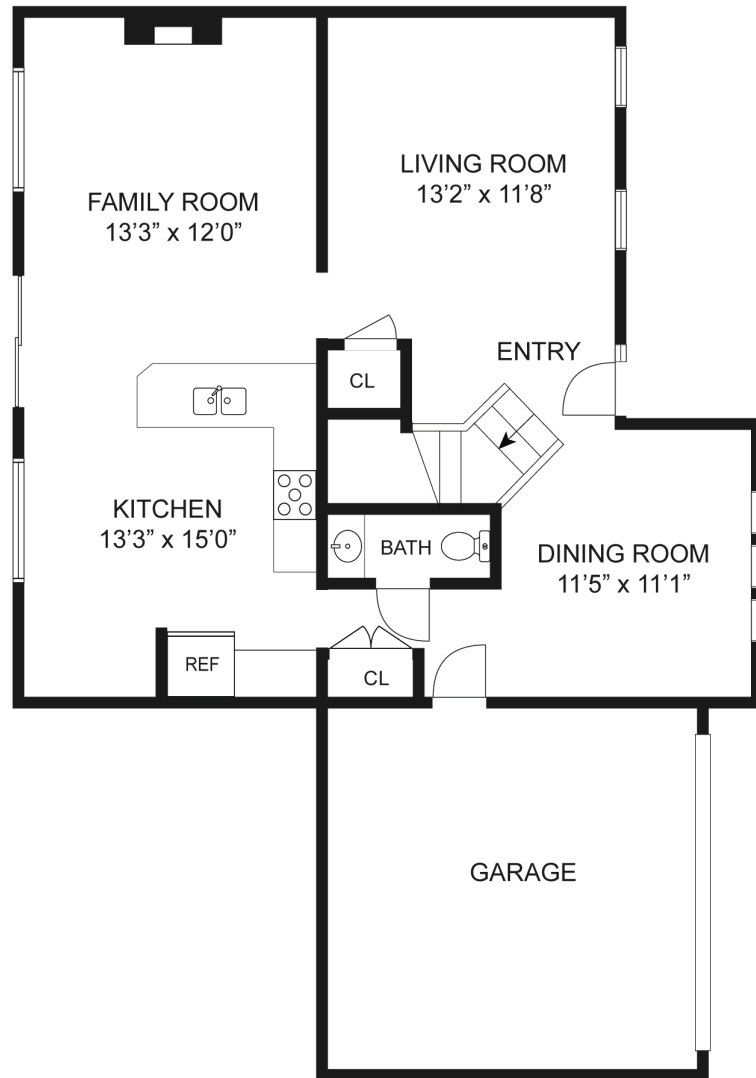

16865 Ladd Street SE, Monroe

FIRST FLOOR

SECOND FLOOR

SIZES AND DIMENSIONS ARE APPROXIMATE, ACTUAL MAY VARY.