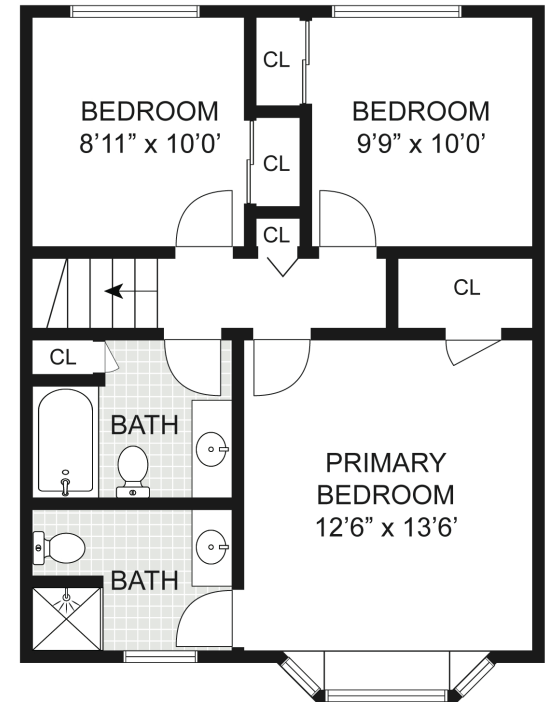

17709 NE 137th Court, Redmond

SIZES AND DIMENSIONS ARE APPROXIMATE, ACTUAL MAY VARY.