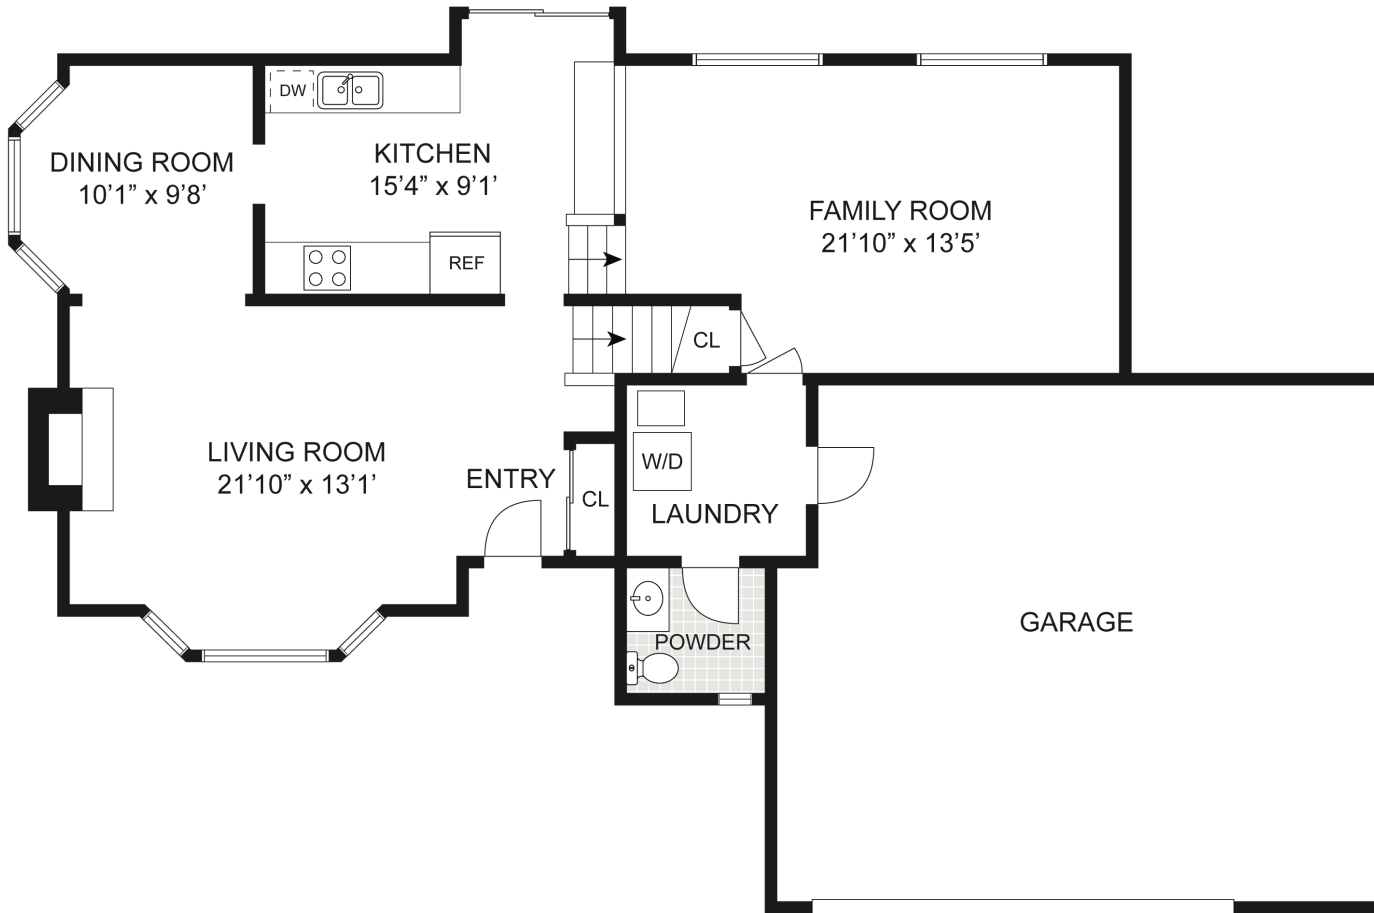

17709 NE 137th Court, Redmond

SIZES AND DIMENSIONS ARE APPROXIMATE, ACTUAL MAY VARY.