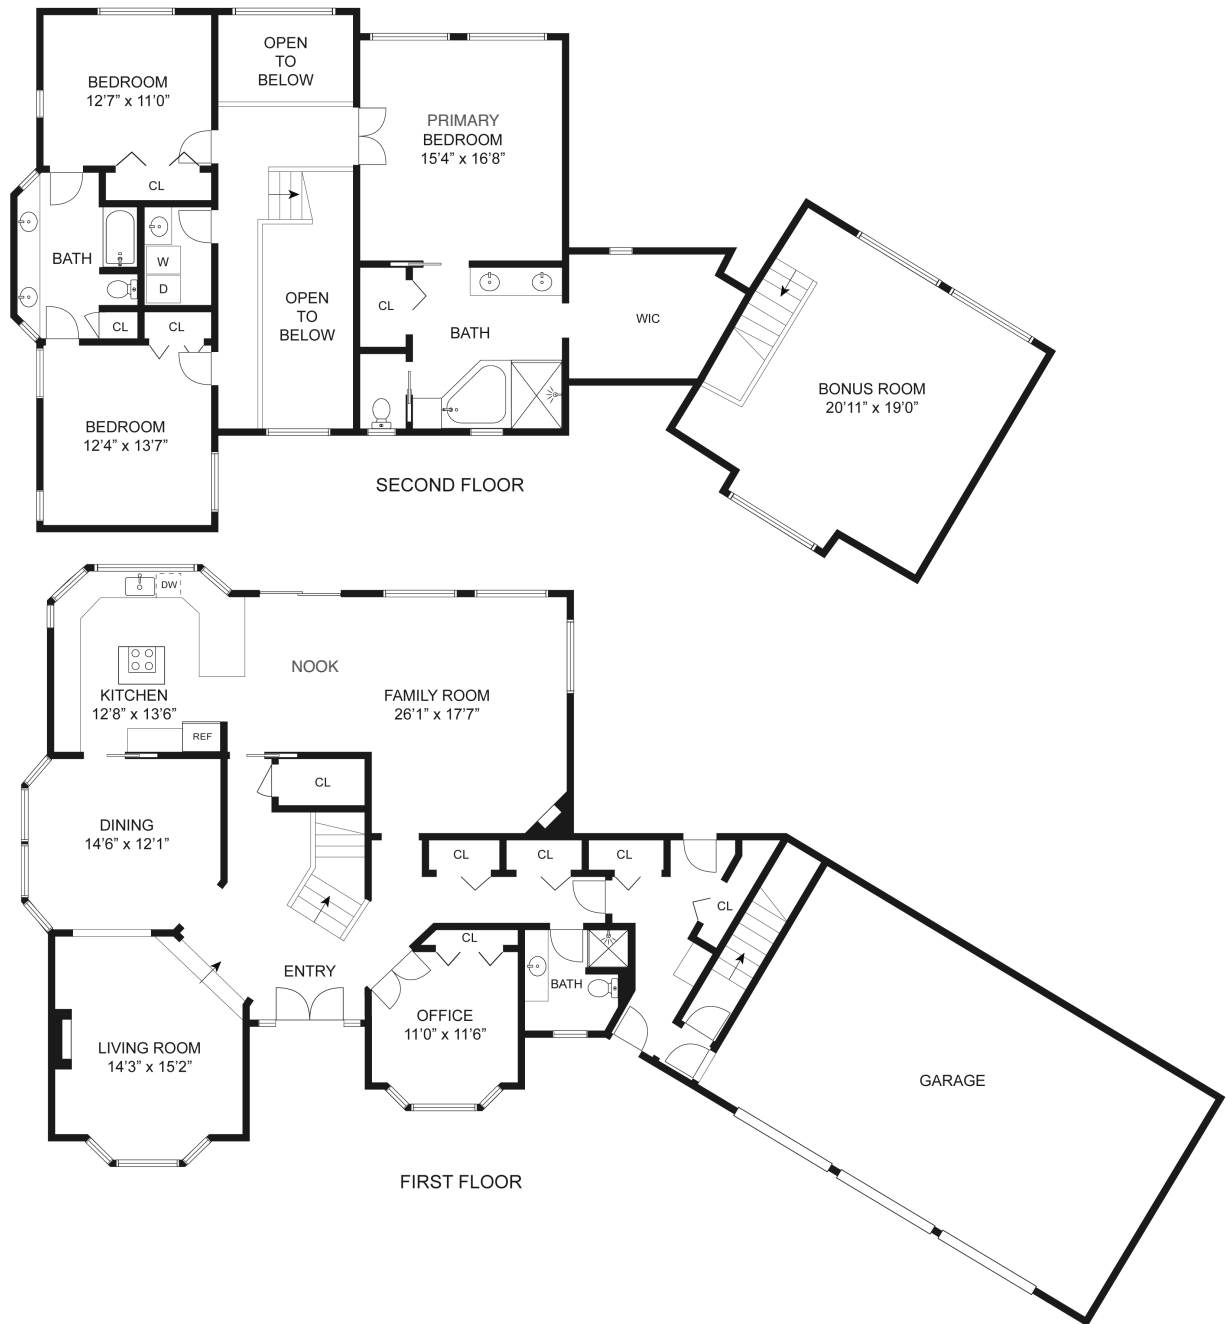

17249 NE 125th Street, Redmond

SIZES AND DIMENSIONS ARE APPROXIMATE, ACTUAL MAY VARY.