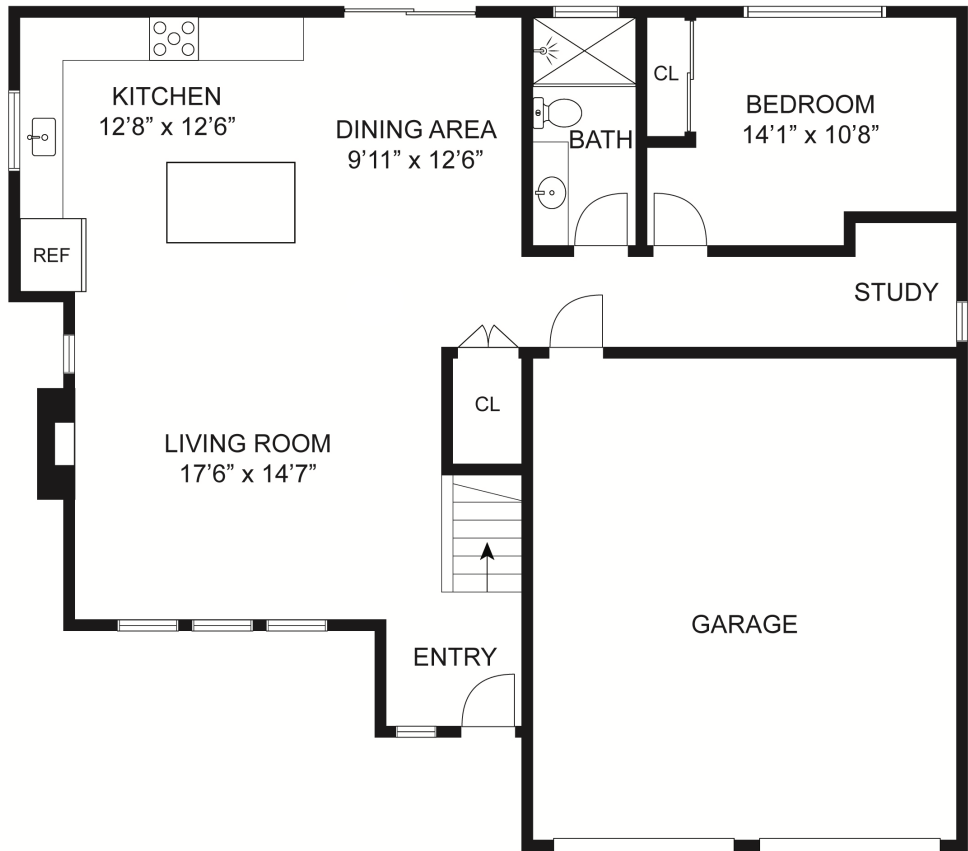

13619 174th Avenue NE, Redmond

FIRST FLOOR

SECOND FLOOR

SIZES AND DIMENSIONS ARE APPROXIMATE, ACTUAL MAY VARY.