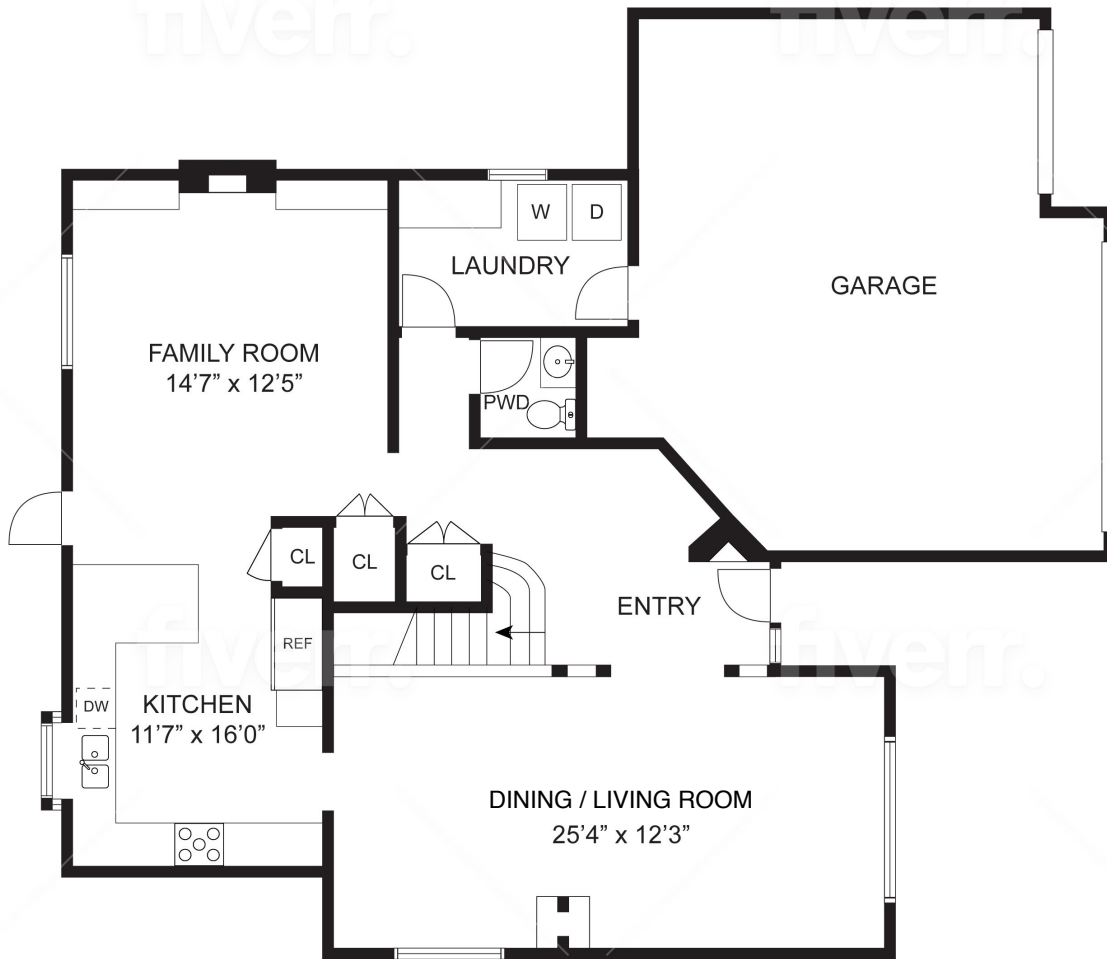

23233 SE 242nd Street, Maple Valley

FIRST FLOOR

SECOND FLOOR

SIZES AND DIMENSIONS ARE APPROXIMATE, ACTUAL MAY VARY.