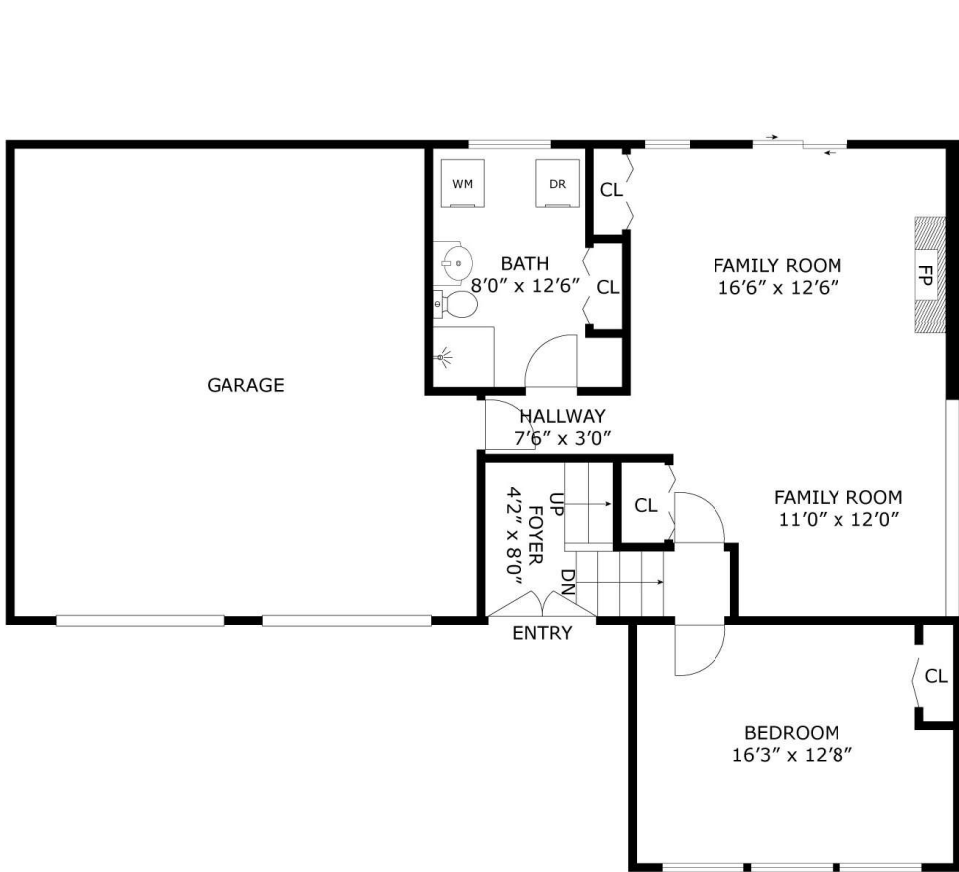

17503 NE 137th St, Redmond, WA, 98052, US

FIRST FLOOR

SECOND FLOOR

SIZES AND DIMENSIONS ARE APPROXIMATE, ACTUAL MAY VARY.