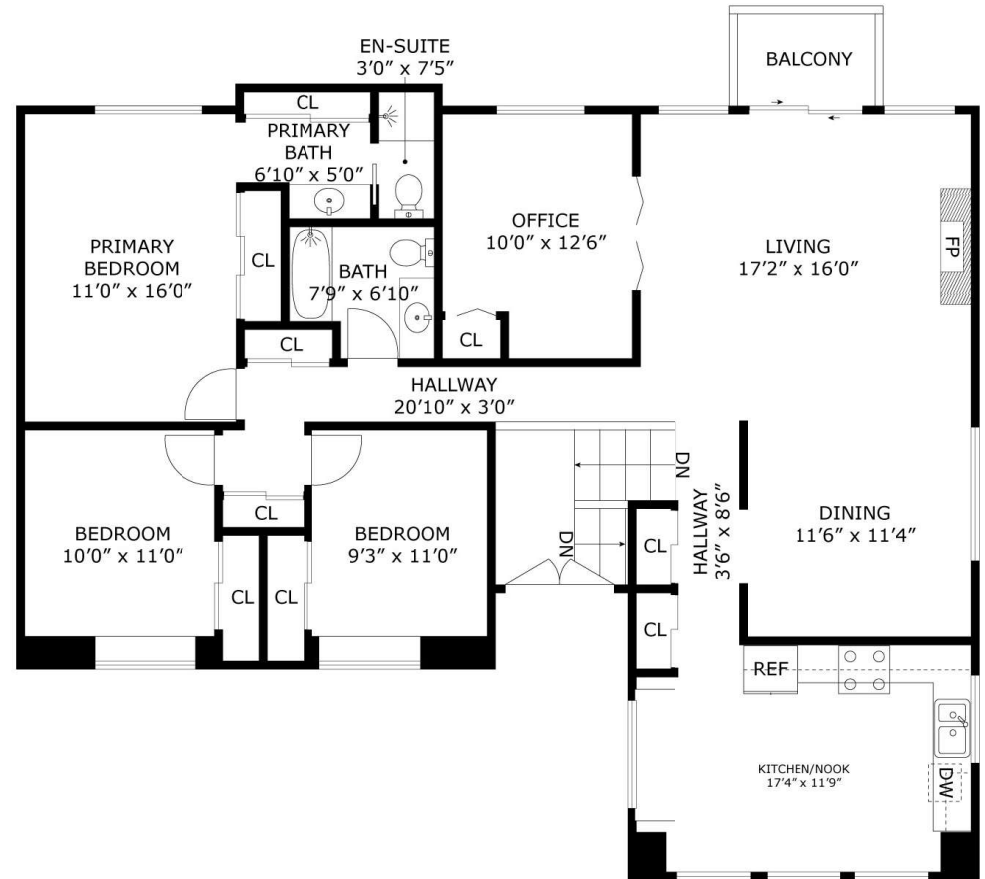

17503 NE 137th St, Redmond, WA, 98052, US

FIRST FLOOR

SECOND FLOOR

SIZES AND DIMENSIONS ARE APPROXIMATE, ACTUAL MAY VARY.