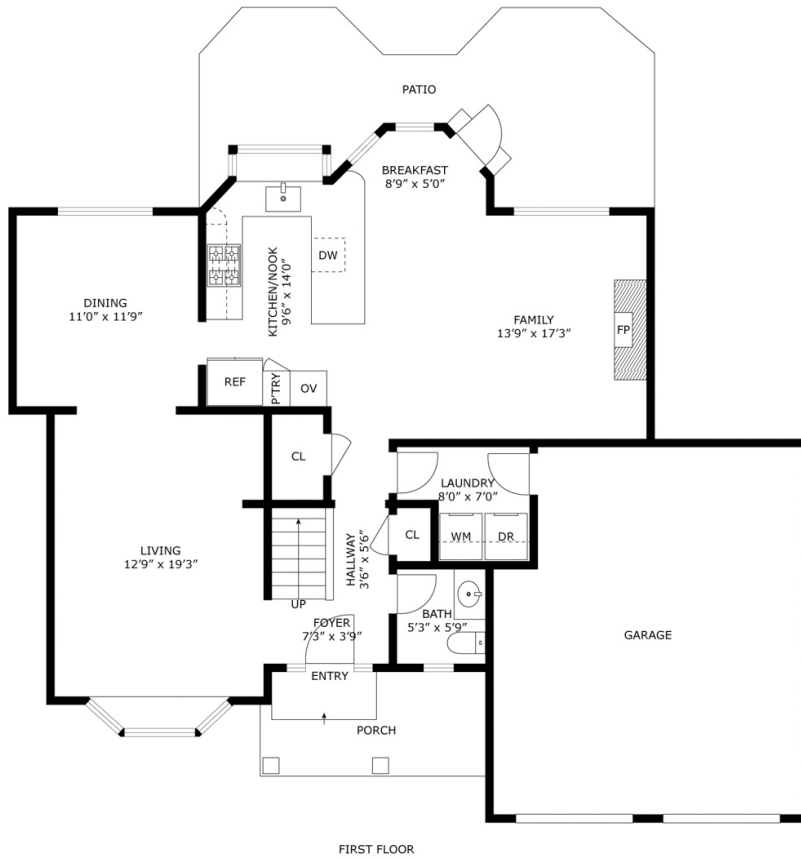

17433 NE 139th Pl, Redmond, WA, 98052, US

SIZES AND DIMENSIONS ARE APPROXIMATE, ACTUAL MAY VARY.