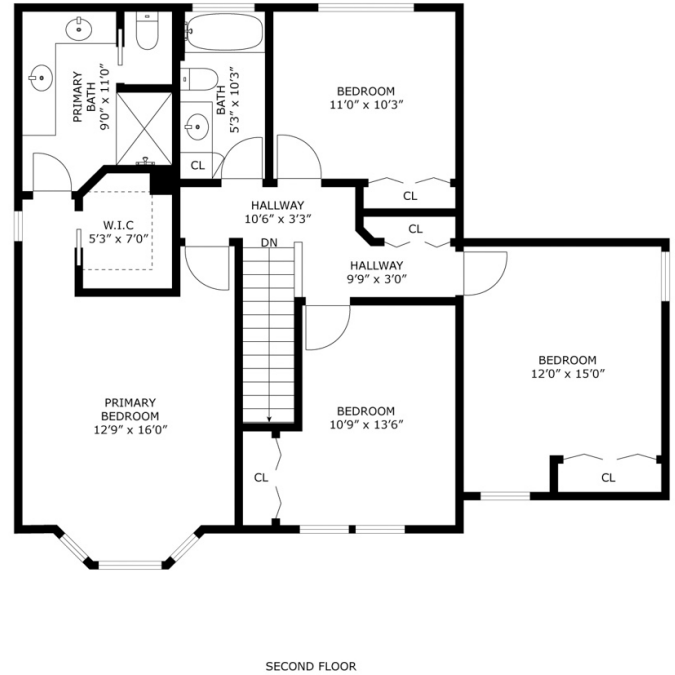

17433 NE 139th Pl, Redmond, WA, 98052, US

SIZES AND DIMENSIONS ARE APPROXIMATE, ACTUAL MAY VARY.