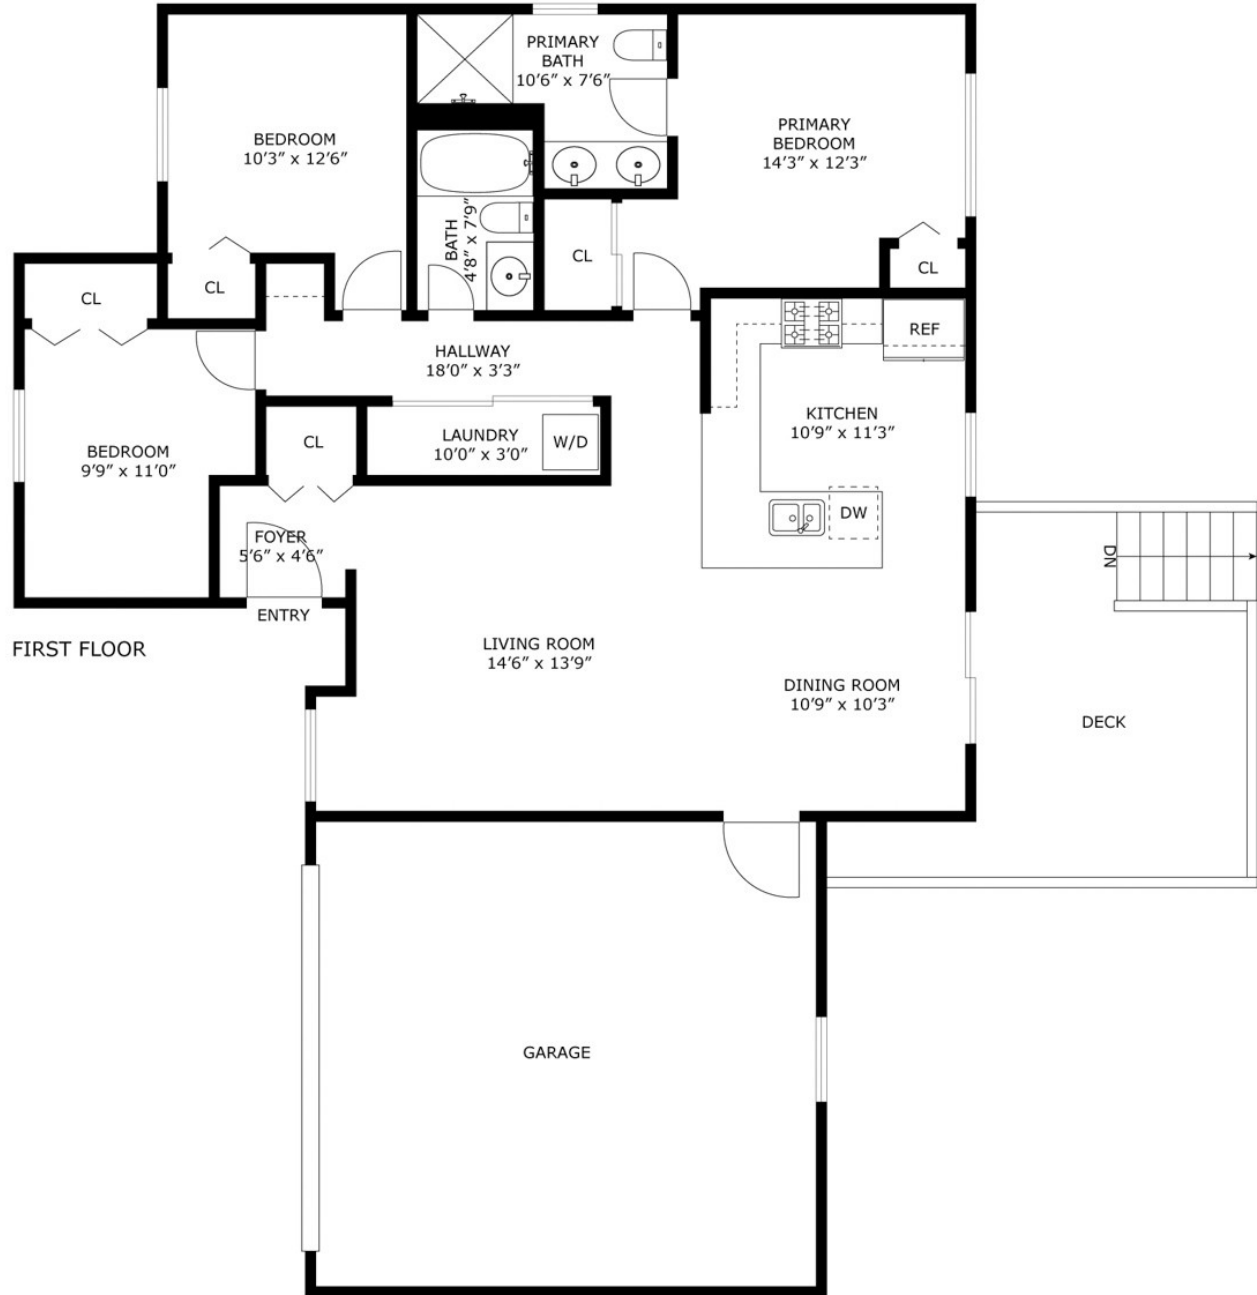

17718 NE 137th Ct NE, Redmond, WA, 98052, US

SIZES AND DIMENSIONS ARE APPROXIMATE, ACTUAL MAY VARY.