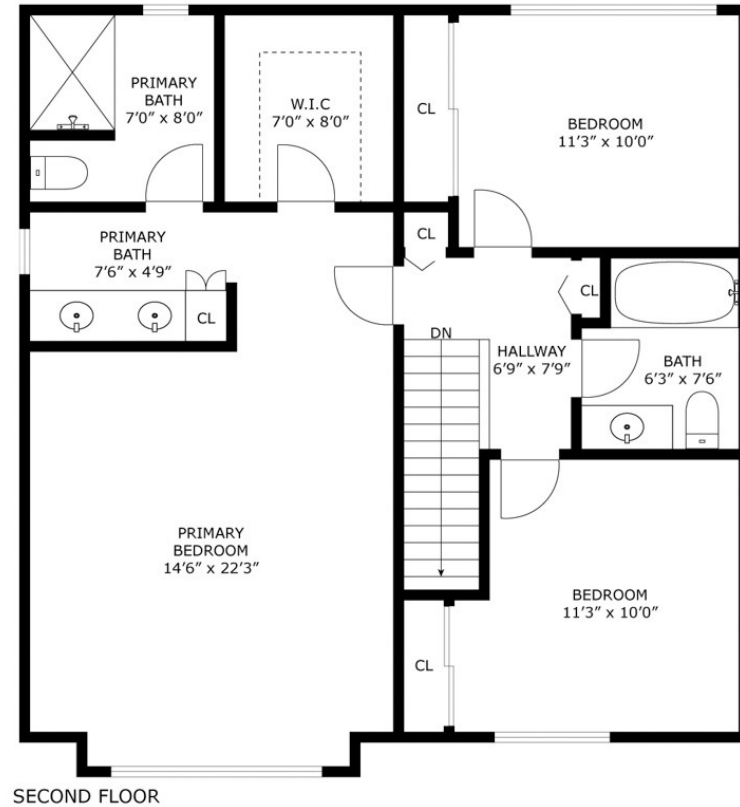

13505 174th Ave NE, Redmond, WA, 98052, US

SIZES AND DIMENSIONS ARE APPROXIMATE, ACTUAL MAY VARY.