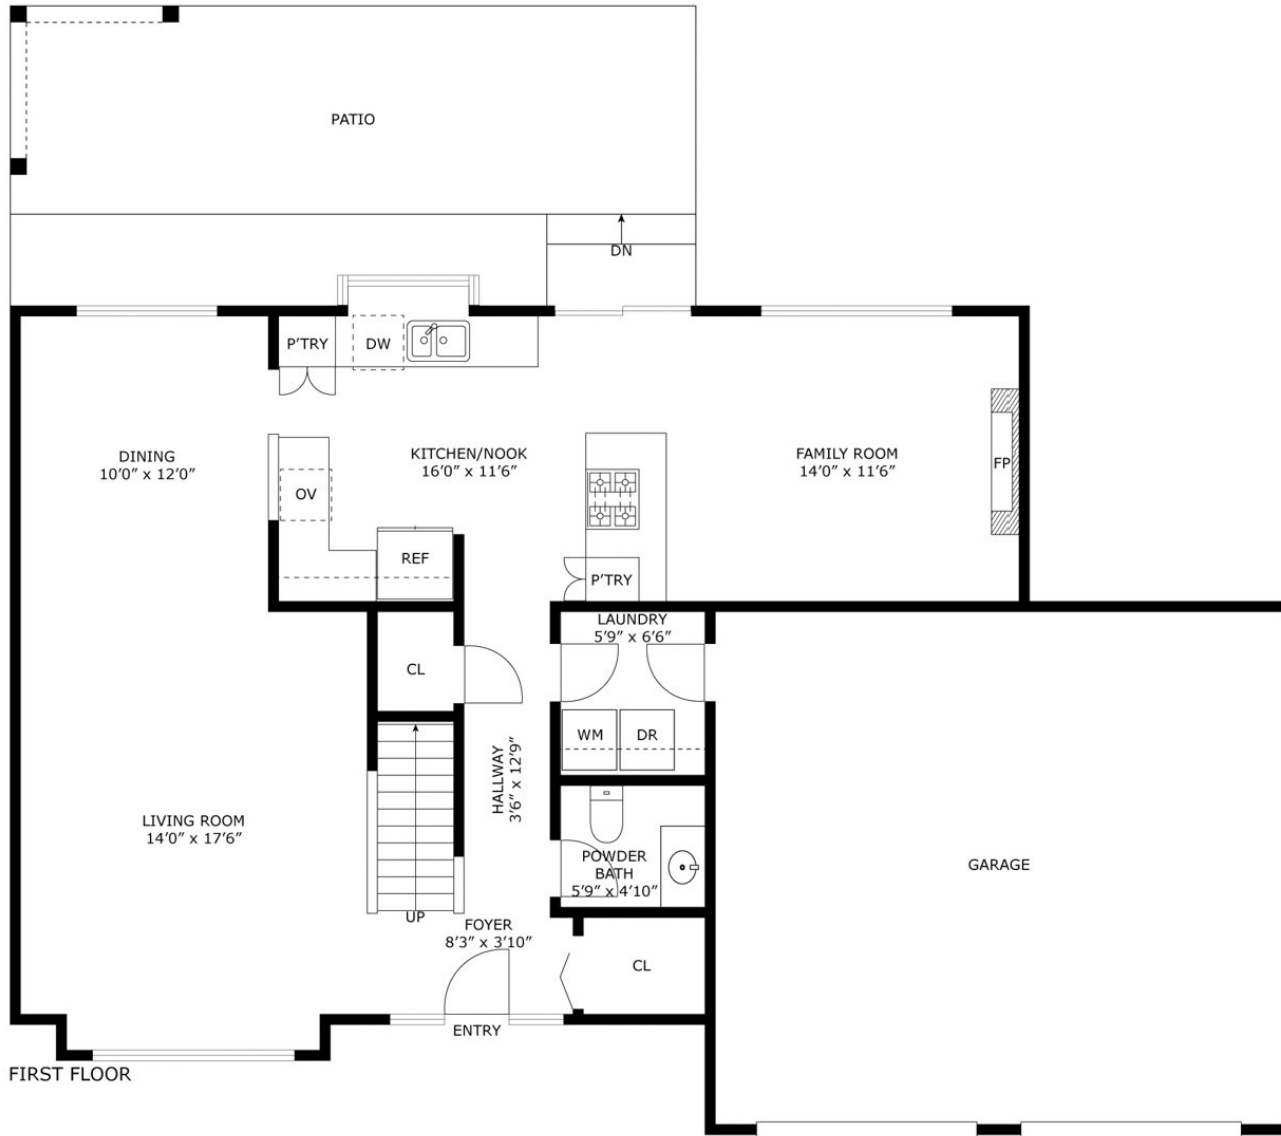

13505 174th Ave NE, Redmond, WA, 98052, US

SIZES AND DIMENSIONS ARE APPROXIMATE, ACTUAL MAY VARY.